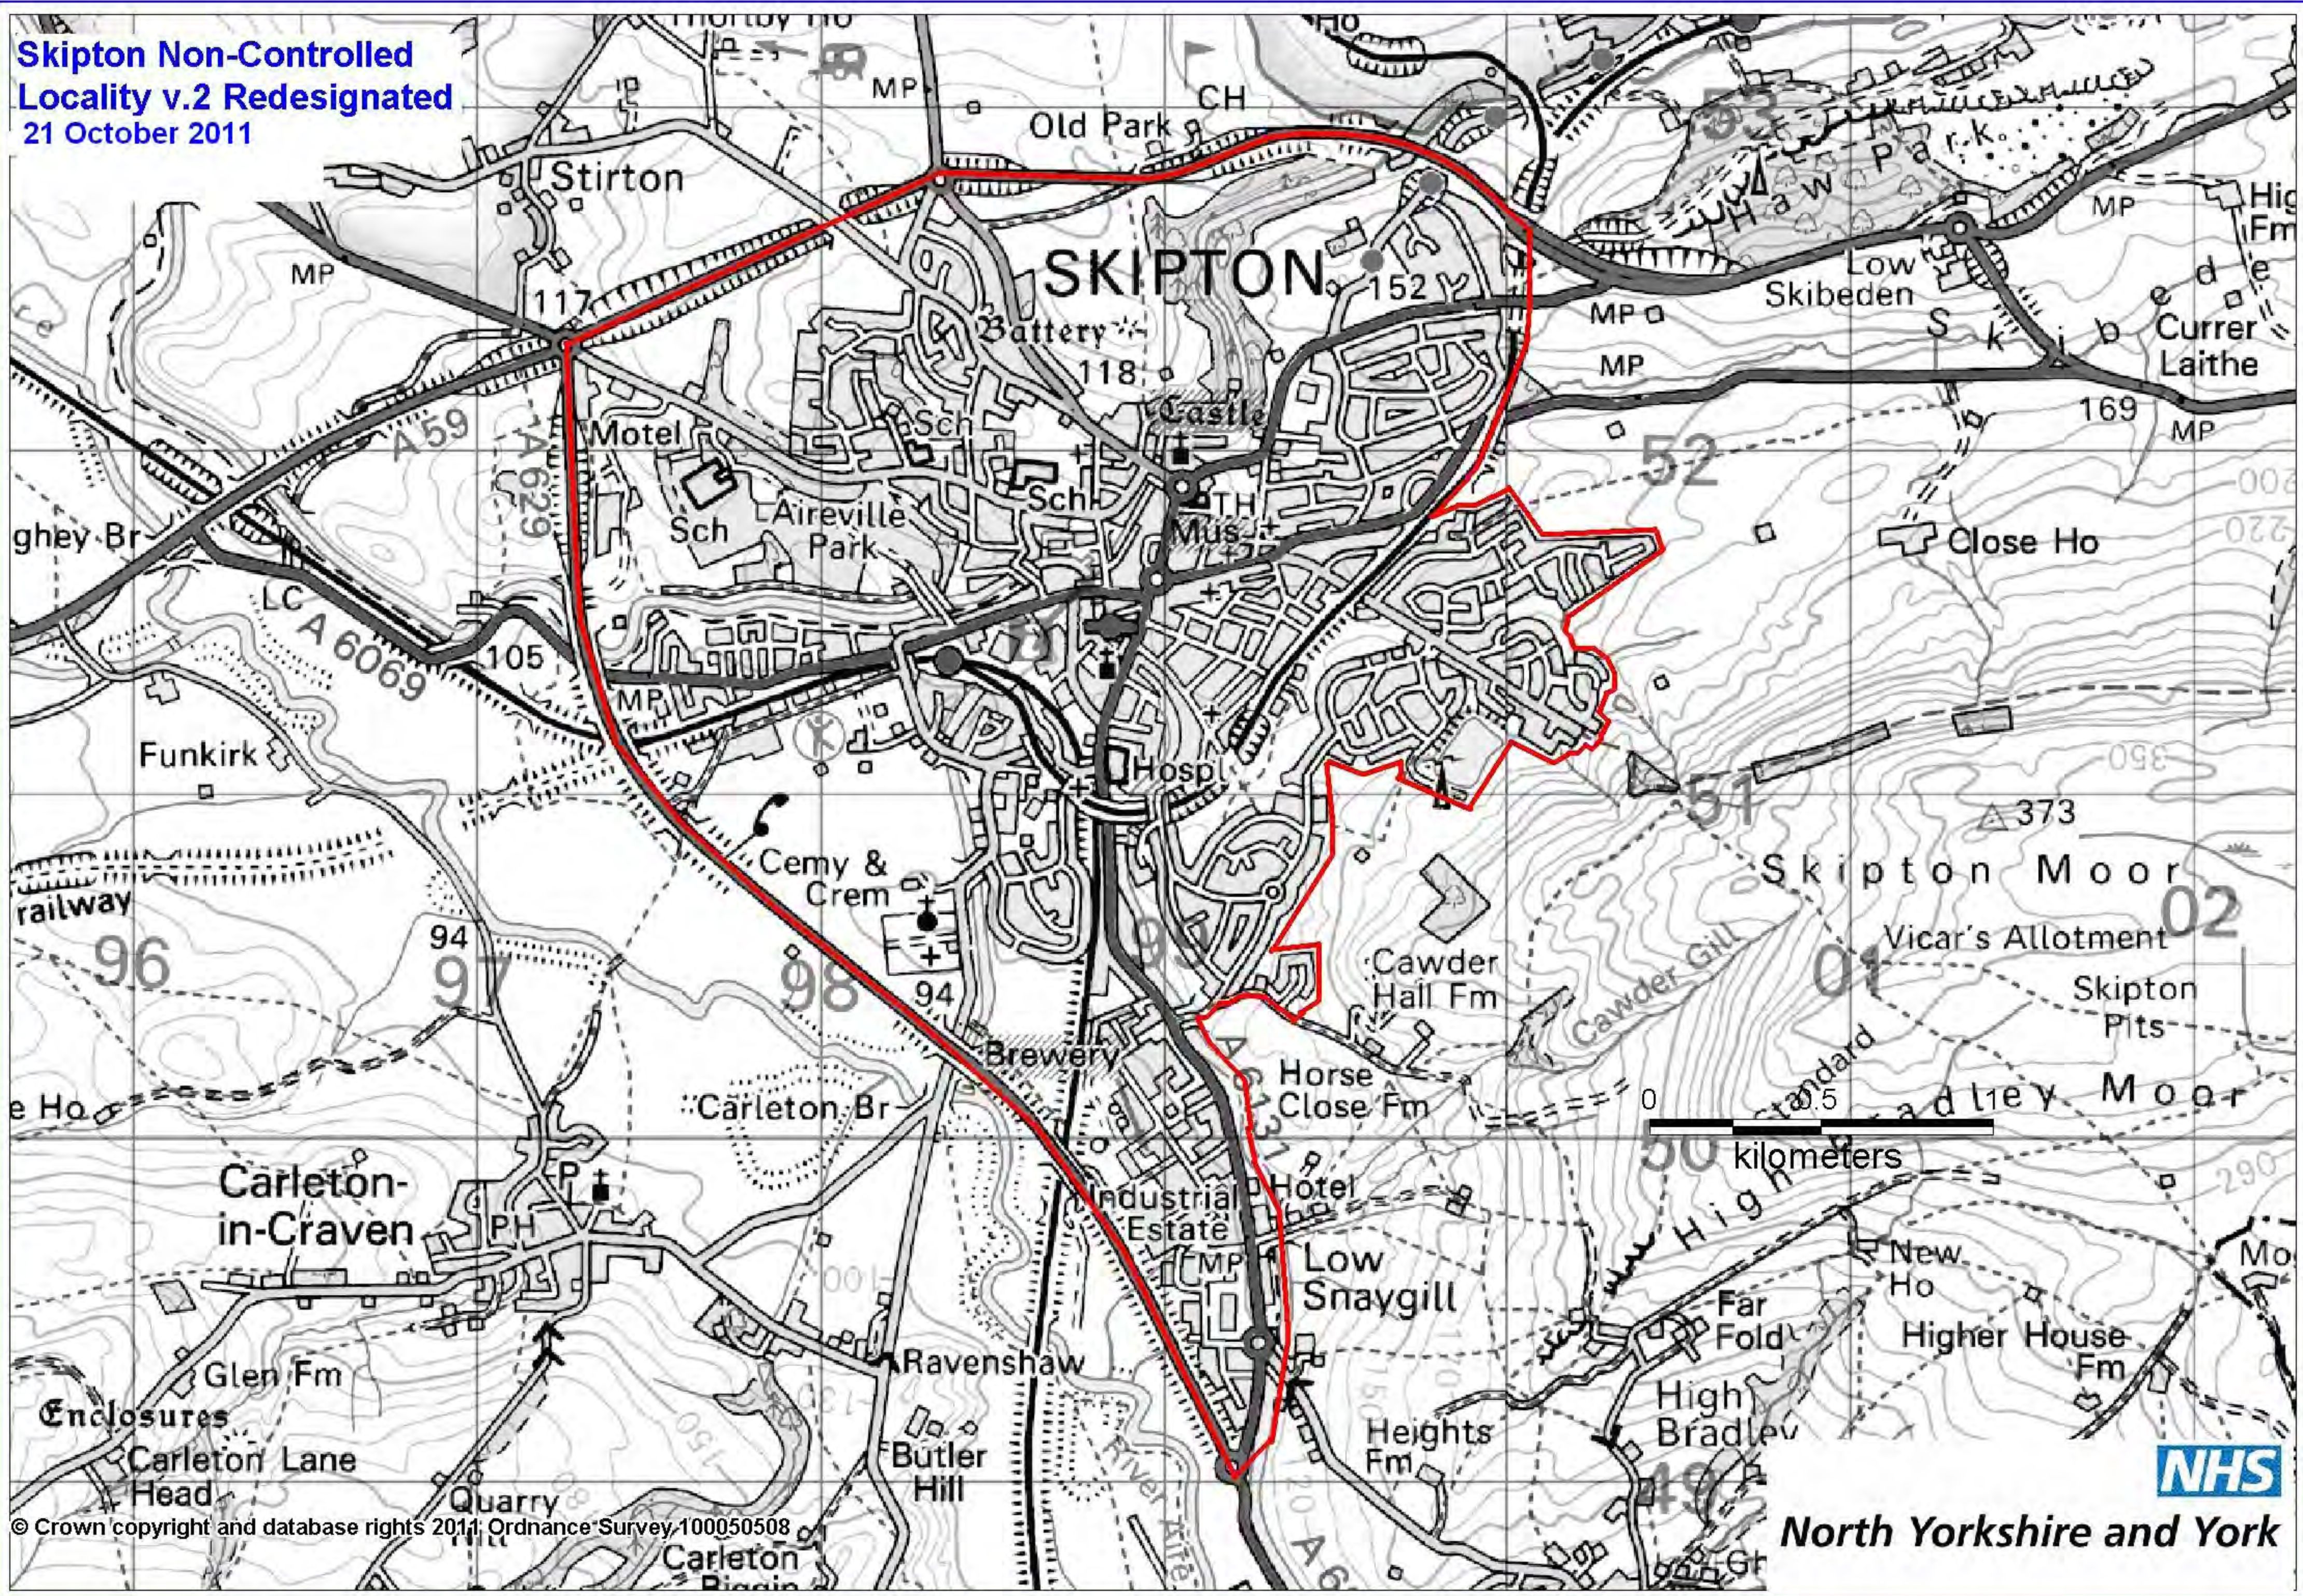

**Harrogate and Knaresborough Non-Controlled
Locality v.2 - Redesignated
6 October 2011**

Haxby

Malton and Norton Non-Controlled Locality
V.2 Redesignated 6 October 2011

**REDESIGNATED
NON-CONTROLLED BOUNDARY**

RIPON

**NON-CONTROLLED BOUNDARY
DESIGNATED 19 MARCH 2011**

North Yorkshire and York

Digital Mapping Solutions from Dotted Eyes
© Crown Copyright 2010. All rights reserved. Licence number 100019918

Scarborough

 **Non-controlled Area**

 **Parish boundary**

0 1.5 3
kilometres

North Yorkshire and York

SELBY NON-CONTROLLED LOCALITY

V.2 Redesignated

6 October 2011

**Skipton Non-Controlled
Locality v.2 Redesignated
21 October 2011**

Whitby

	Non-controlled Area
	Parish boundary

0 1 2 11

kilometres

North Yorkshire and York

York

 Non-controlled Area

 Parish boundary