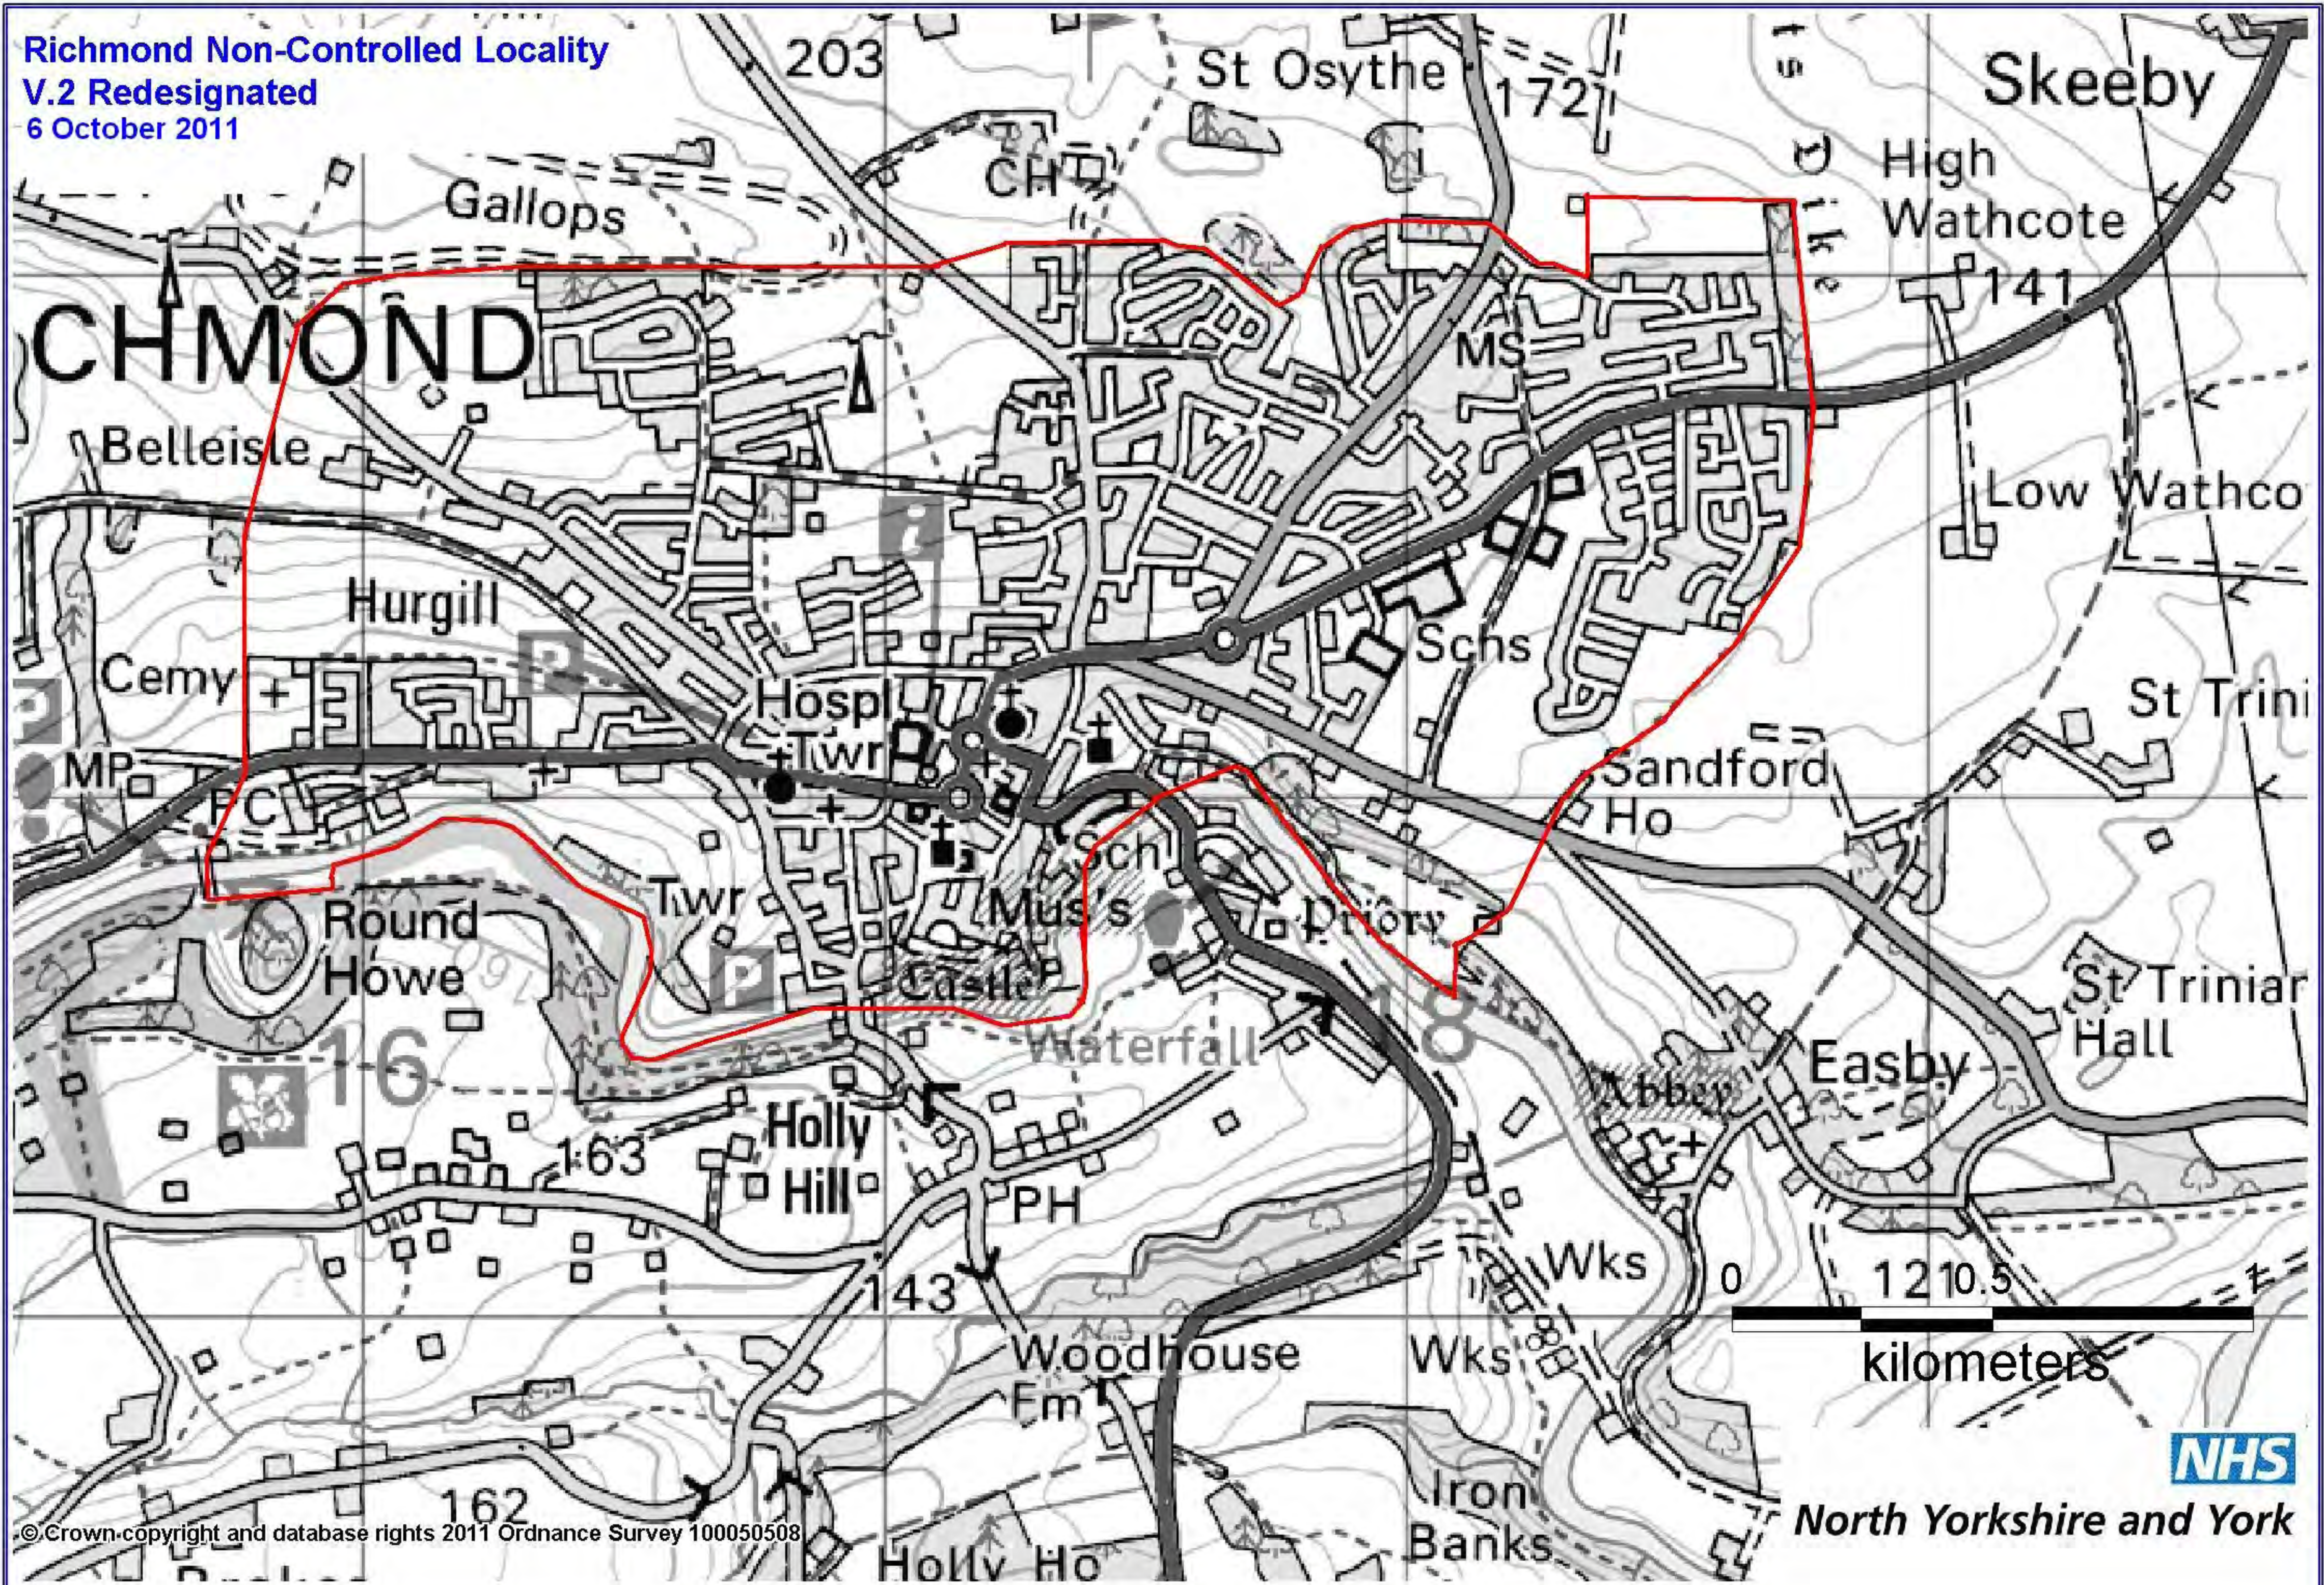

**Harrogate and Knaresborough Non-Controlled
Locality v.2 - Redesignated
6 October 2011**

Haxby

Malton and Norton Non-Controlled Locality
V.2 Redesignated 6 October 2011

**REDESIGNATED
NON-CONTROLLED BOUNDARY**

RIPON

**NON-CONTROLLED BOUNDARY
DESIGNATED 19 MARCH 2011**

North Yorkshire and York

Digital Mapping Solutions from Dotted Eyes
© Crown Copyright 2010. All rights reserved. Licence number 100019918

Scarborough

 **Non-controlled Area**

 **Parish boundary**

0 1.5 3
kilometres

North Yorkshire and York

SELBY NON-CONTROLLED LOCALITY

V.2 Redesignated

6 October 2011

**Skipton Non-Controlled
Locality v.2 Redesignated
21 October 2011**