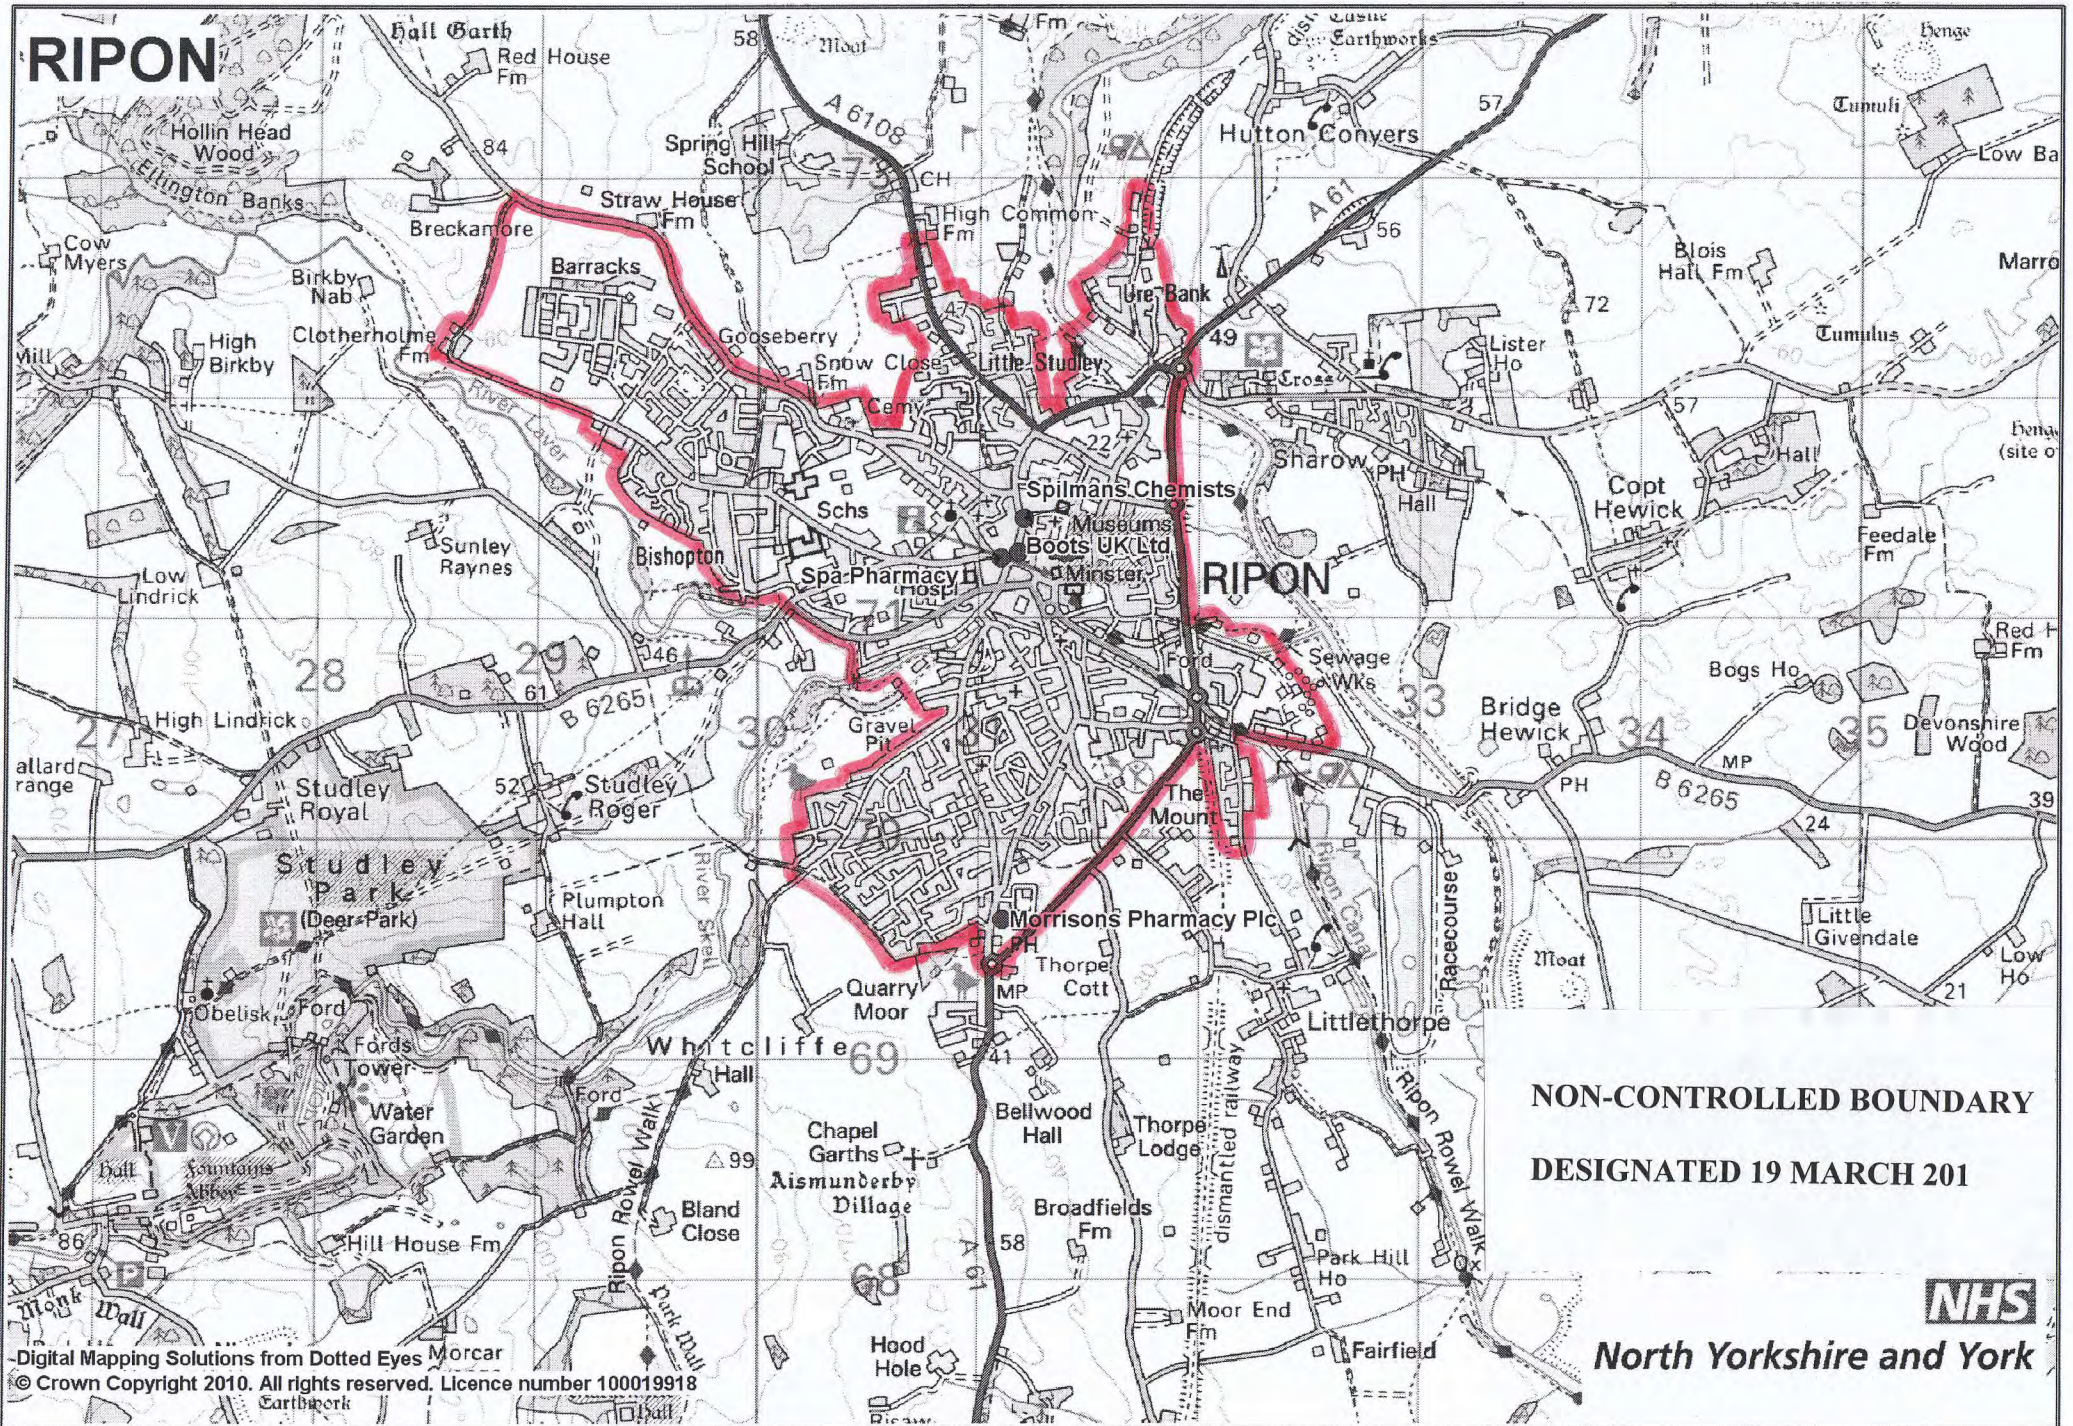

**Harrogate and Knaresborough Non-Controlled
Locality v.2 - Redesignated
6 October 2011**

Haxby

Malton and Norton Non-Controlled Locality
V.2 Redesignated 6 October 2011

**REDESIGNATED
NON-CONTROLLED BOUNDARY**

29 MARCH 2011

NORTHALLERTON

Digital Mapping Solutions from Dotted Eyes
© Crown Copyright 2010. All rights reserved. Licence number 100019918

NHS
North Yorkshire and York

Richmond Non-Controlled Locality
V.2 Redesignated
6 October 2011

RIPON

**NON-CONTROLLED BOUNDARY
DESIGNATED 19 MARCH 2011**

North Yorkshire and York

Digital Mapping Solutions from Dotted Eyes
© Crown Copyright 2010. All rights reserved. Licence number 100019918

Scarborough

 **Non-controlled Area**

 **Parish boundary**

0 1.5 3
kilometres

North Yorkshire and York

SELBY NON-CONTROLLED LOCALITY

V.2 Redesignated

6 October 2011

**Skipton Non-Controlled
Locality v.2 Redesignated
21 October 2011**