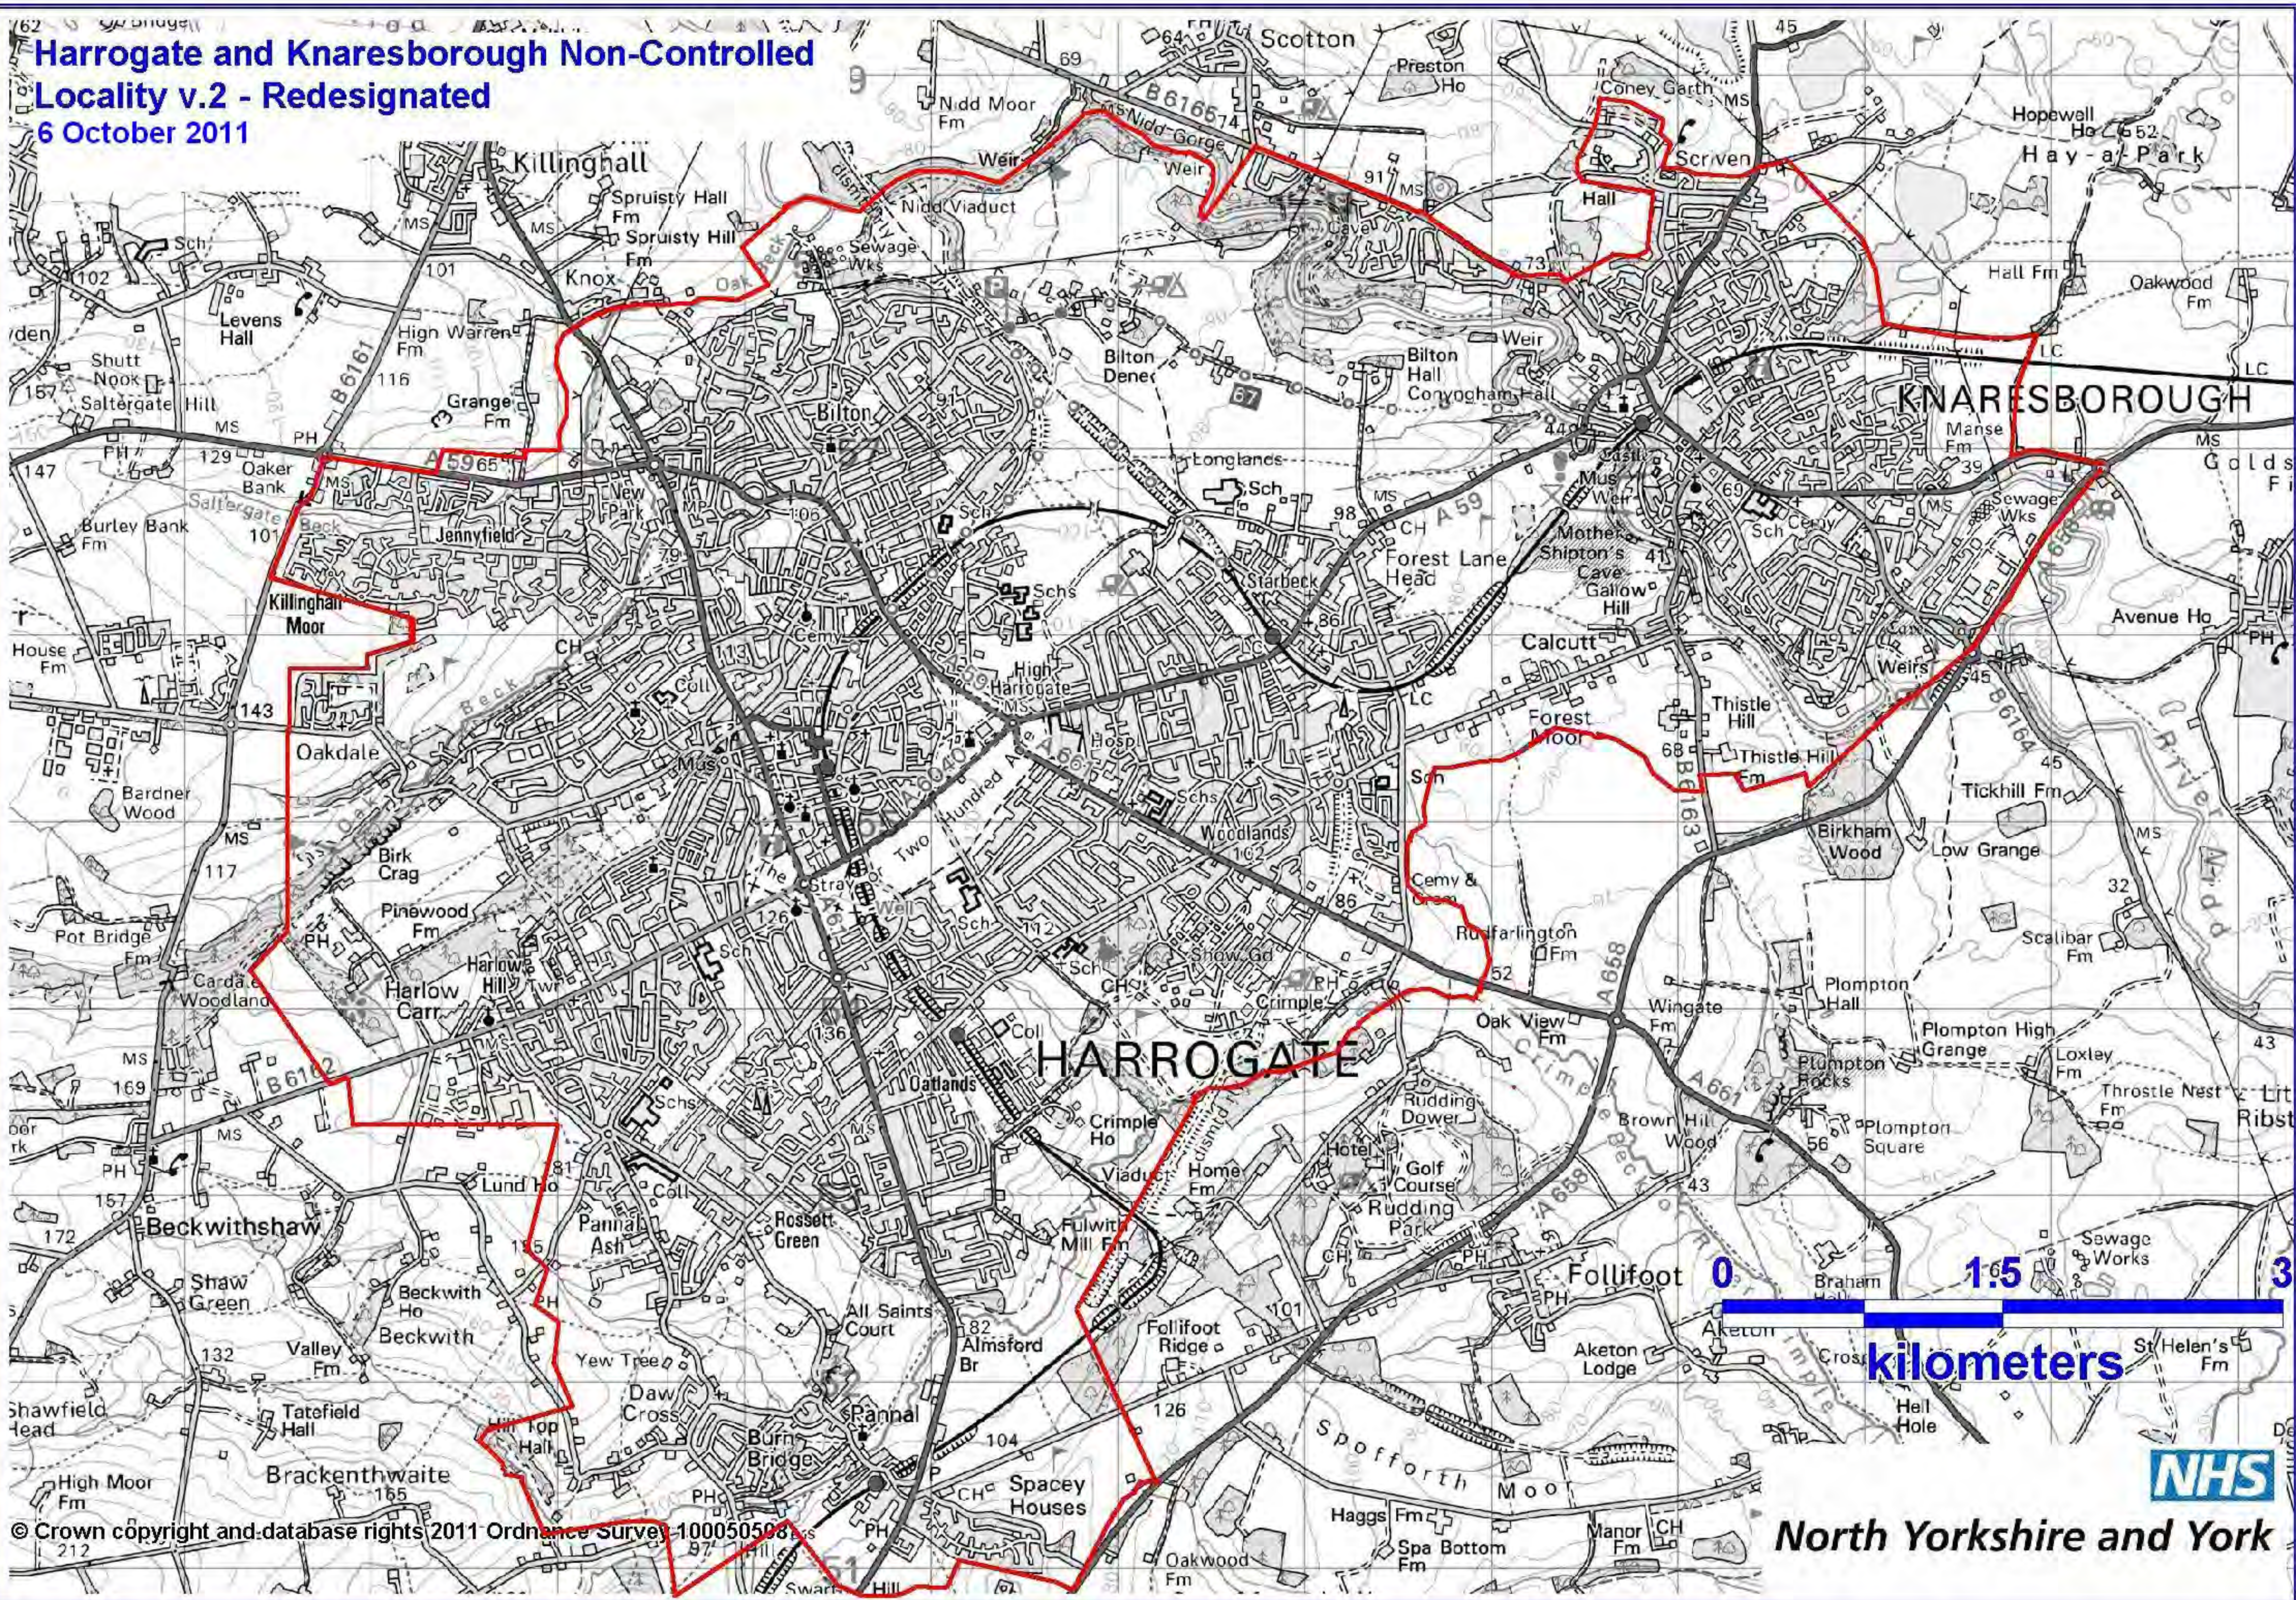

**Harrogate and Knaresborough Non-Controlled
Locality v.2 - Redesignated
6 October 2011**

Haxby

Malton and Norton Non-Controlled Locality
V.2 Redesignated 6 October 2011

**REDESIGNATED
NON-CONTROLLED BOUNDARY**

29 MARCH 2011

NORTHALLERTON

Digital Mapping Solutions from Dotted Eyes
© Crown Copyright 2010. All rights reserved. Licence number 100019918

NHS
North Yorkshire and York

Richmond Non-Controlled Locality
V.2 Redesignated
6 October 2011

RIPON

**NON-CONTROLLED BOUNDARY
DESIGNATED 19 MARCH 2011**

North Yorkshire and York

Digital Mapping Solutions from Dotted Eyes
© Crown Copyright 2010. All rights reserved. Licence number 100019918

Scarborough

 **Non-controlled Area**

 **Parish boundary**

0 1.5 3
kilometres

North Yorkshire and York

SELBY NON-CONTROLLED LOCALITY

V.2 Redesignated

6 October 2011

**Skipton Non-Controlled
Locality v.2 Redesignated
21 October 2011**