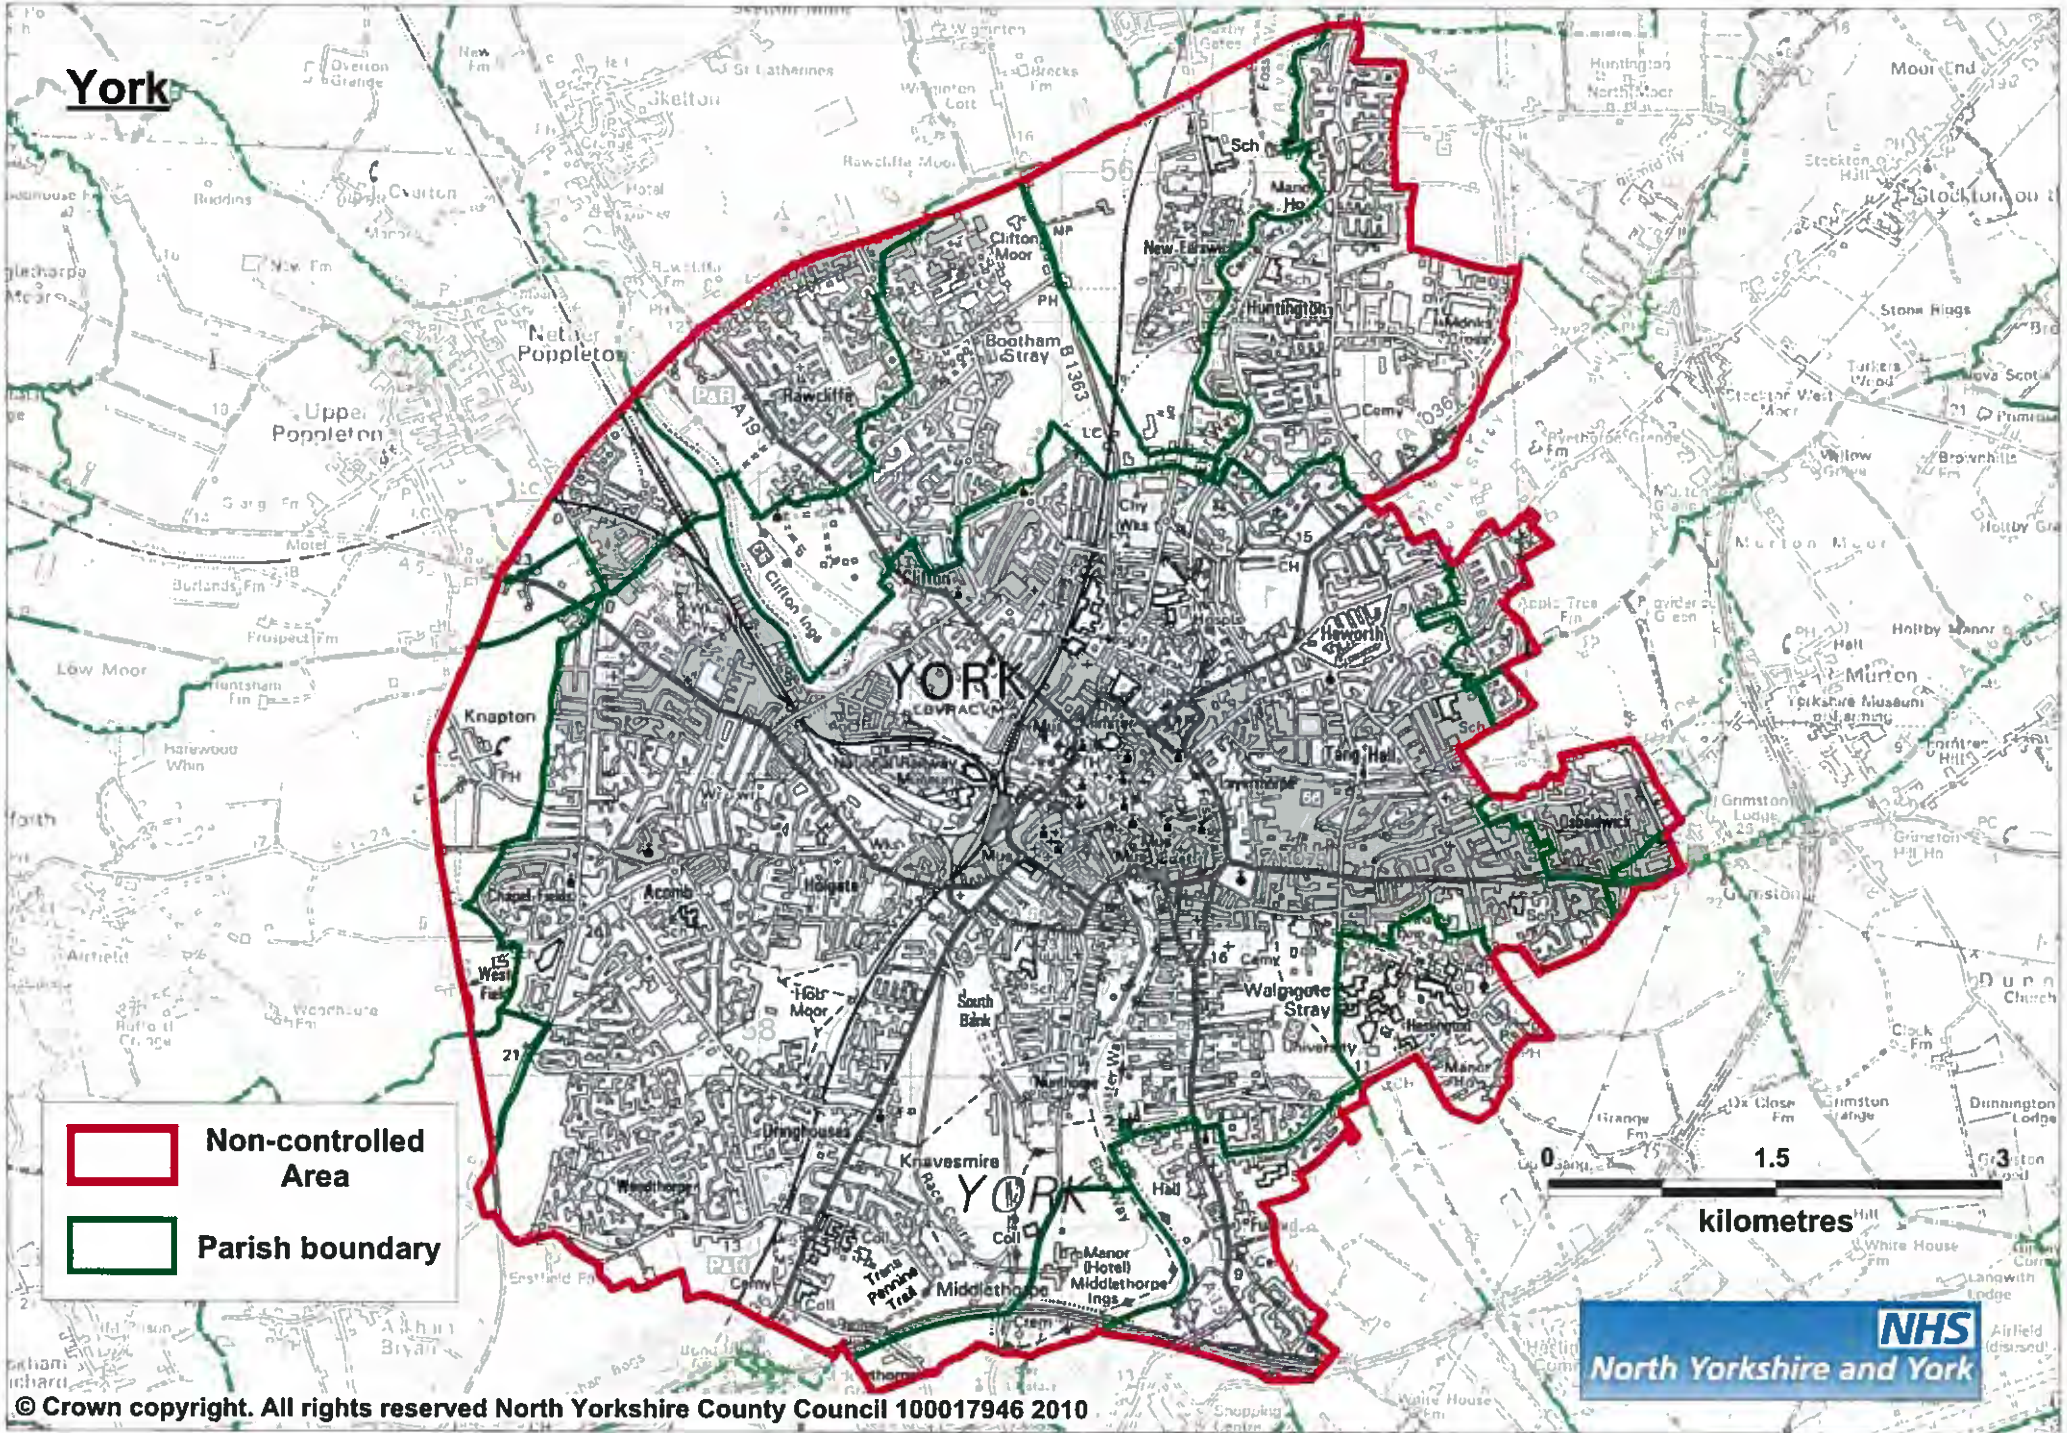

**Harrogate and Knaresborough Non-Controlled
Locality v.2 - Redesignated
6 October 2011**

Haxby

Malton and Norton Non-Controlled Locality
V.2 Redesignated 6 October 2011

**REDESIGNATED
NON-CONTROLLED BOUNDARY**

RIPON

**NON-CONTROLLED BOUNDARY
DESIGNATED 19 MARCH 2011**

North Yorkshire and York

Digital Mapping Solutions from Dotted Eyes
© Crown Copyright 2010. All rights reserved. Licence number 100019918

Scarborough

 **Non-controlled Area**

 **Parish boundary**

0 1.5 3
kilometres

North Yorkshire and York

SELBY NON-CONTROLLED LOCALITY

V.2 Redesignated

6 October 2011

**Skipton Non-Controlled
Locality v.2 Redesignated
21 October 2011**

Whitby

	Non-controlled Area
	Parish boundary

0 1 2 11

kilometres

North Yorkshire and York

York

 Non-controlled Area

 Parish boundary