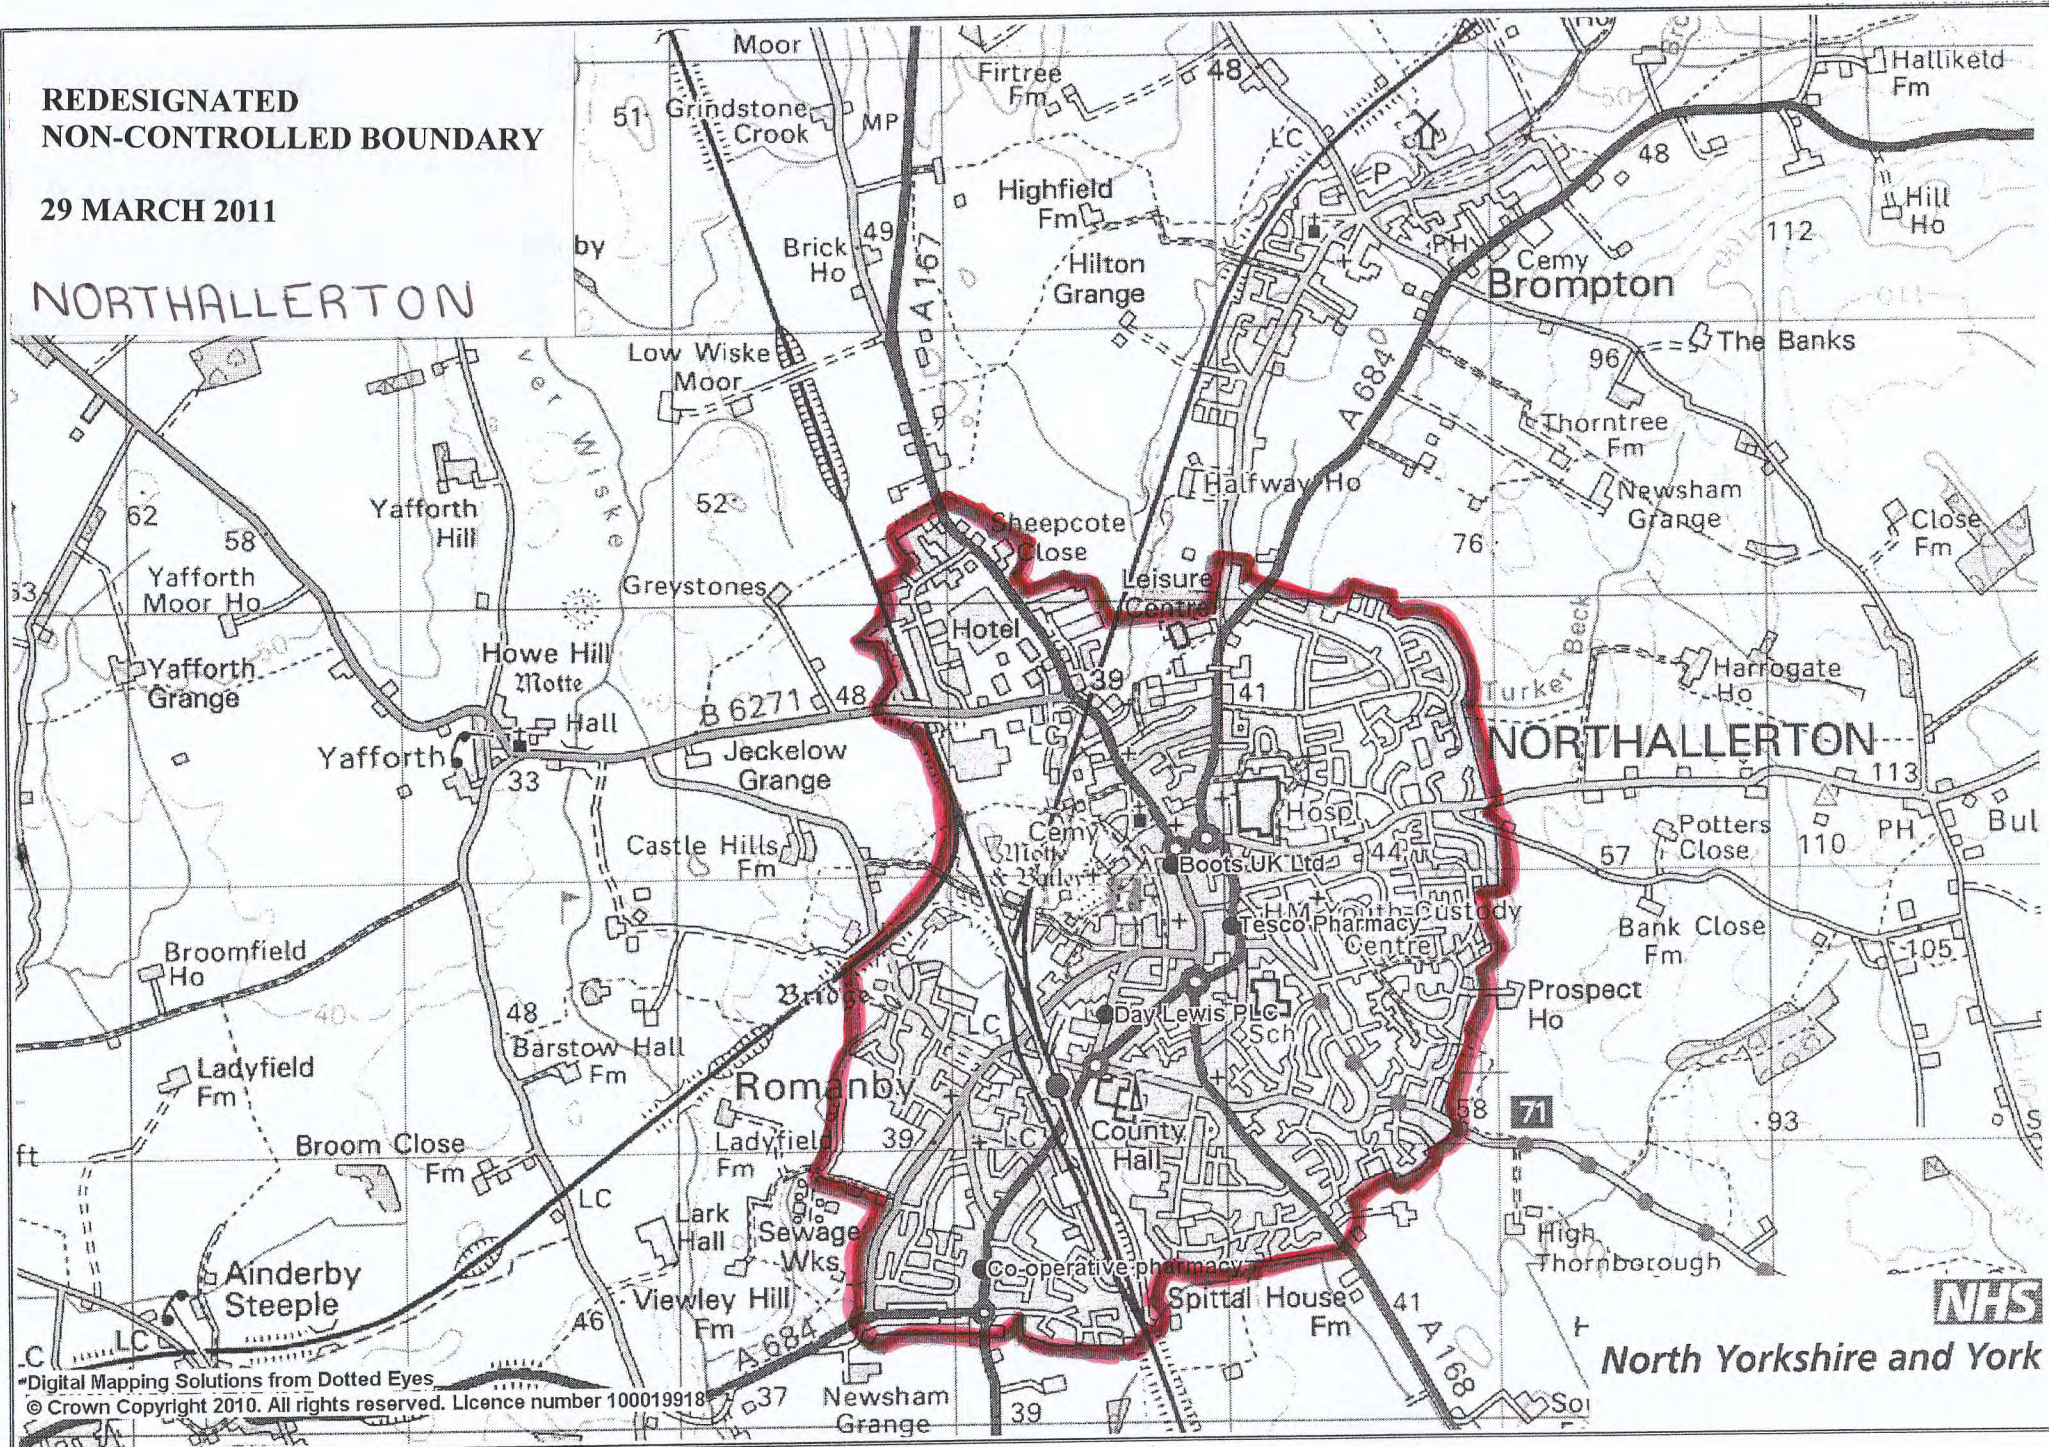

**REDESIGNATED
NON-CONTROLLED BOUNDARY**

29 MARCH 2011

NORTHALLERTON

Digital Mapping Solutions from Dotted Eyes
© Crown Copyright 2010. All rights reserved. Licence number 100019918

NHS
North Yorkshire and York