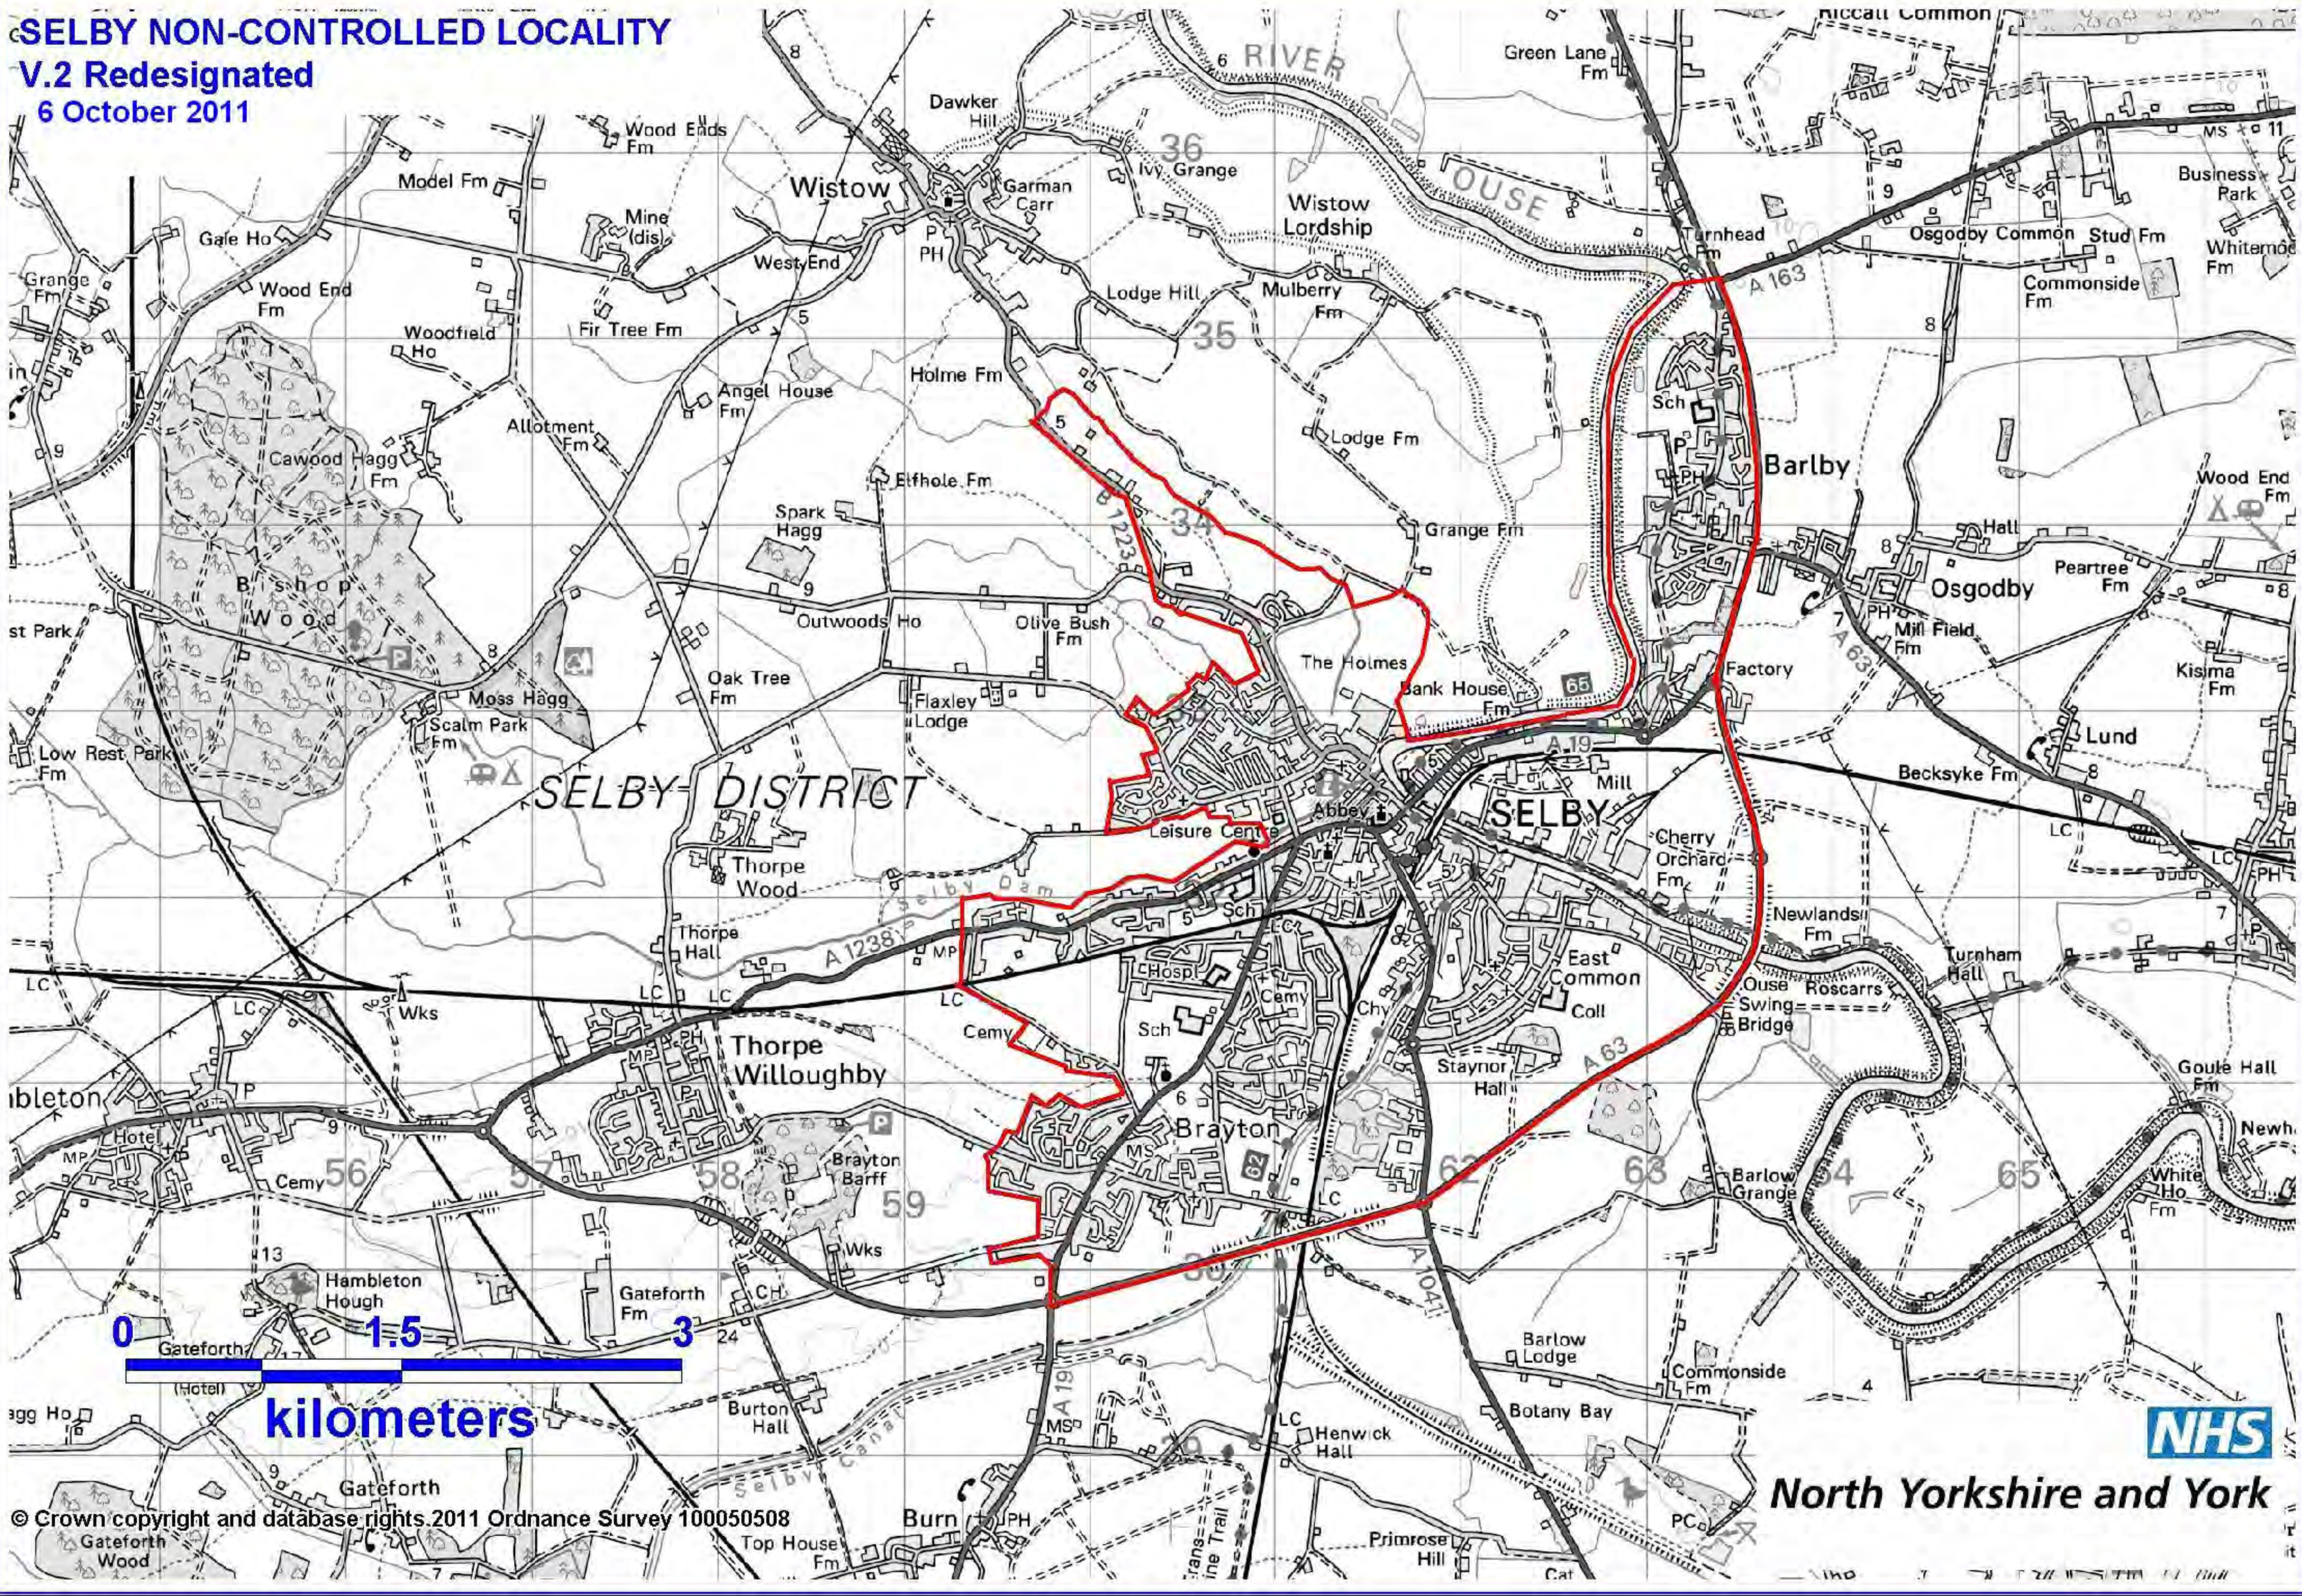

RIPON

**NON-CONTROLLED BOUNDARY
DESIGNATED 19 MARCH 2011**

North Yorkshire and York

Digital Mapping Solutions from Dotted Eyes
© Crown Copyright 2010. All rights reserved. Licence number 100019918

Scarborough

 **Non-controlled Area**

 **Parish boundary**

0 1.5 3
kilometres

North Yorkshire and York

SELBY NON-CONTROLLED LOCALITY

V.2 Redesignated

6 October 2011

**Skipton Non-Controlled
Locality v.2 Redesignated
21 October 2011**