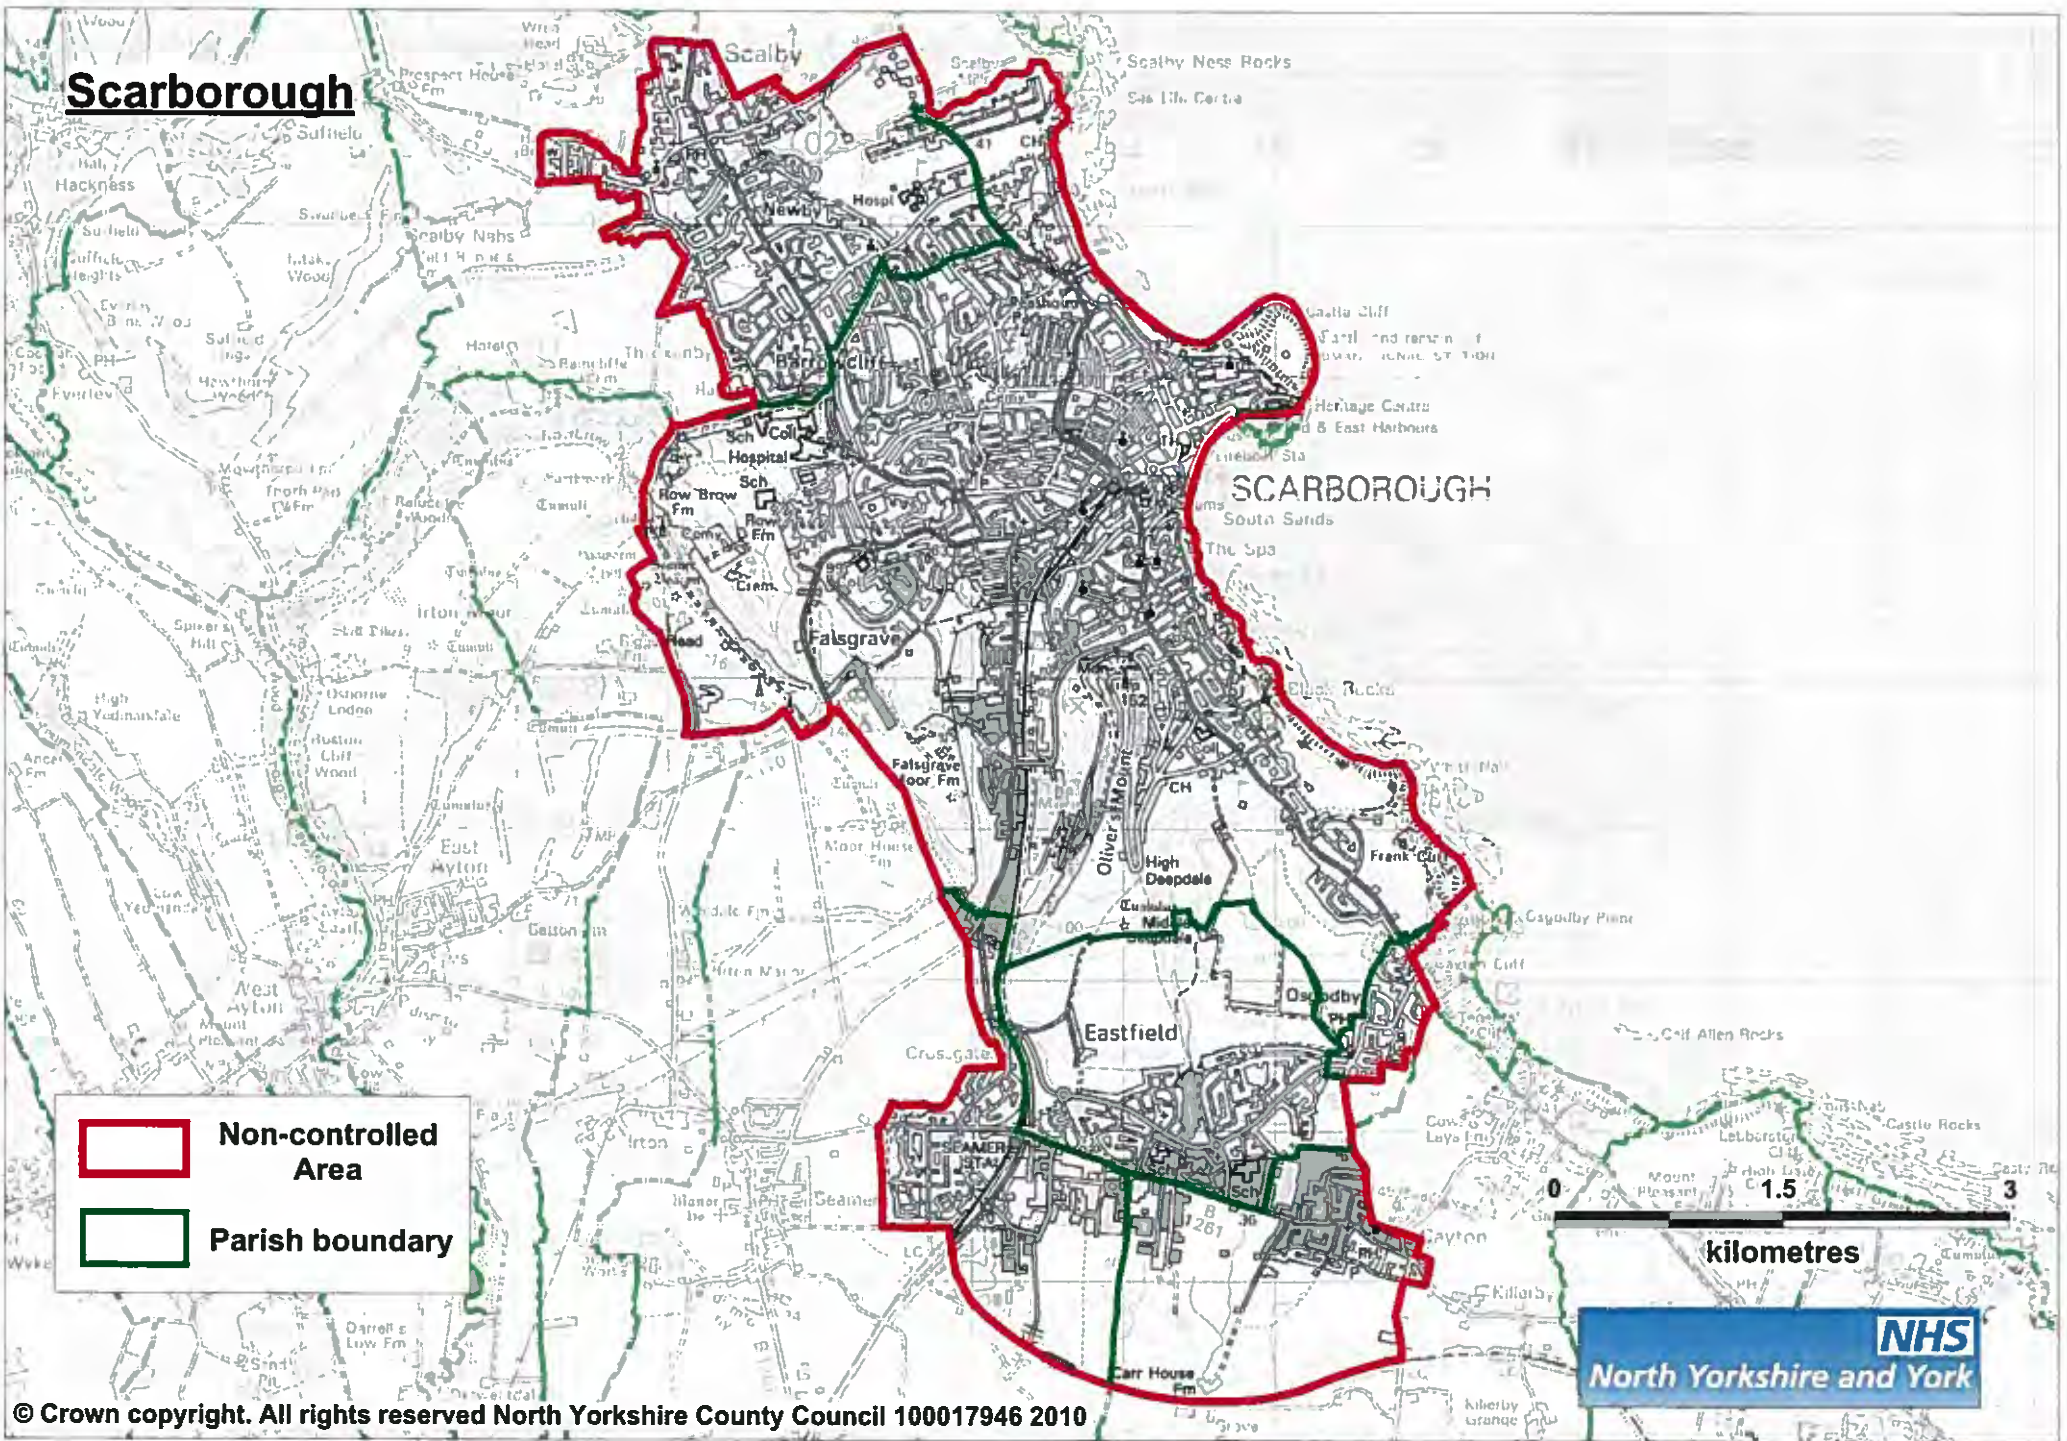

RIPON

**NON-CONTROLLED BOUNDARY
DESIGNATED 19 MARCH 2011**

North Yorkshire and York

Digital Mapping Solutions from Dotted Eyes
© Crown Copyright 2010. All rights reserved. Licence number 100019918

Scarborough

 **Non-controlled Area**

 **Parish boundary**

0 1.5 3
kilometres

North Yorkshire and York

SELBY NON-CONTROLLED LOCALITY

V.2 Redesignated

6 October 2011

**Skipton Non-Controlled
Locality v.2 Redesignated
21 October 2011**