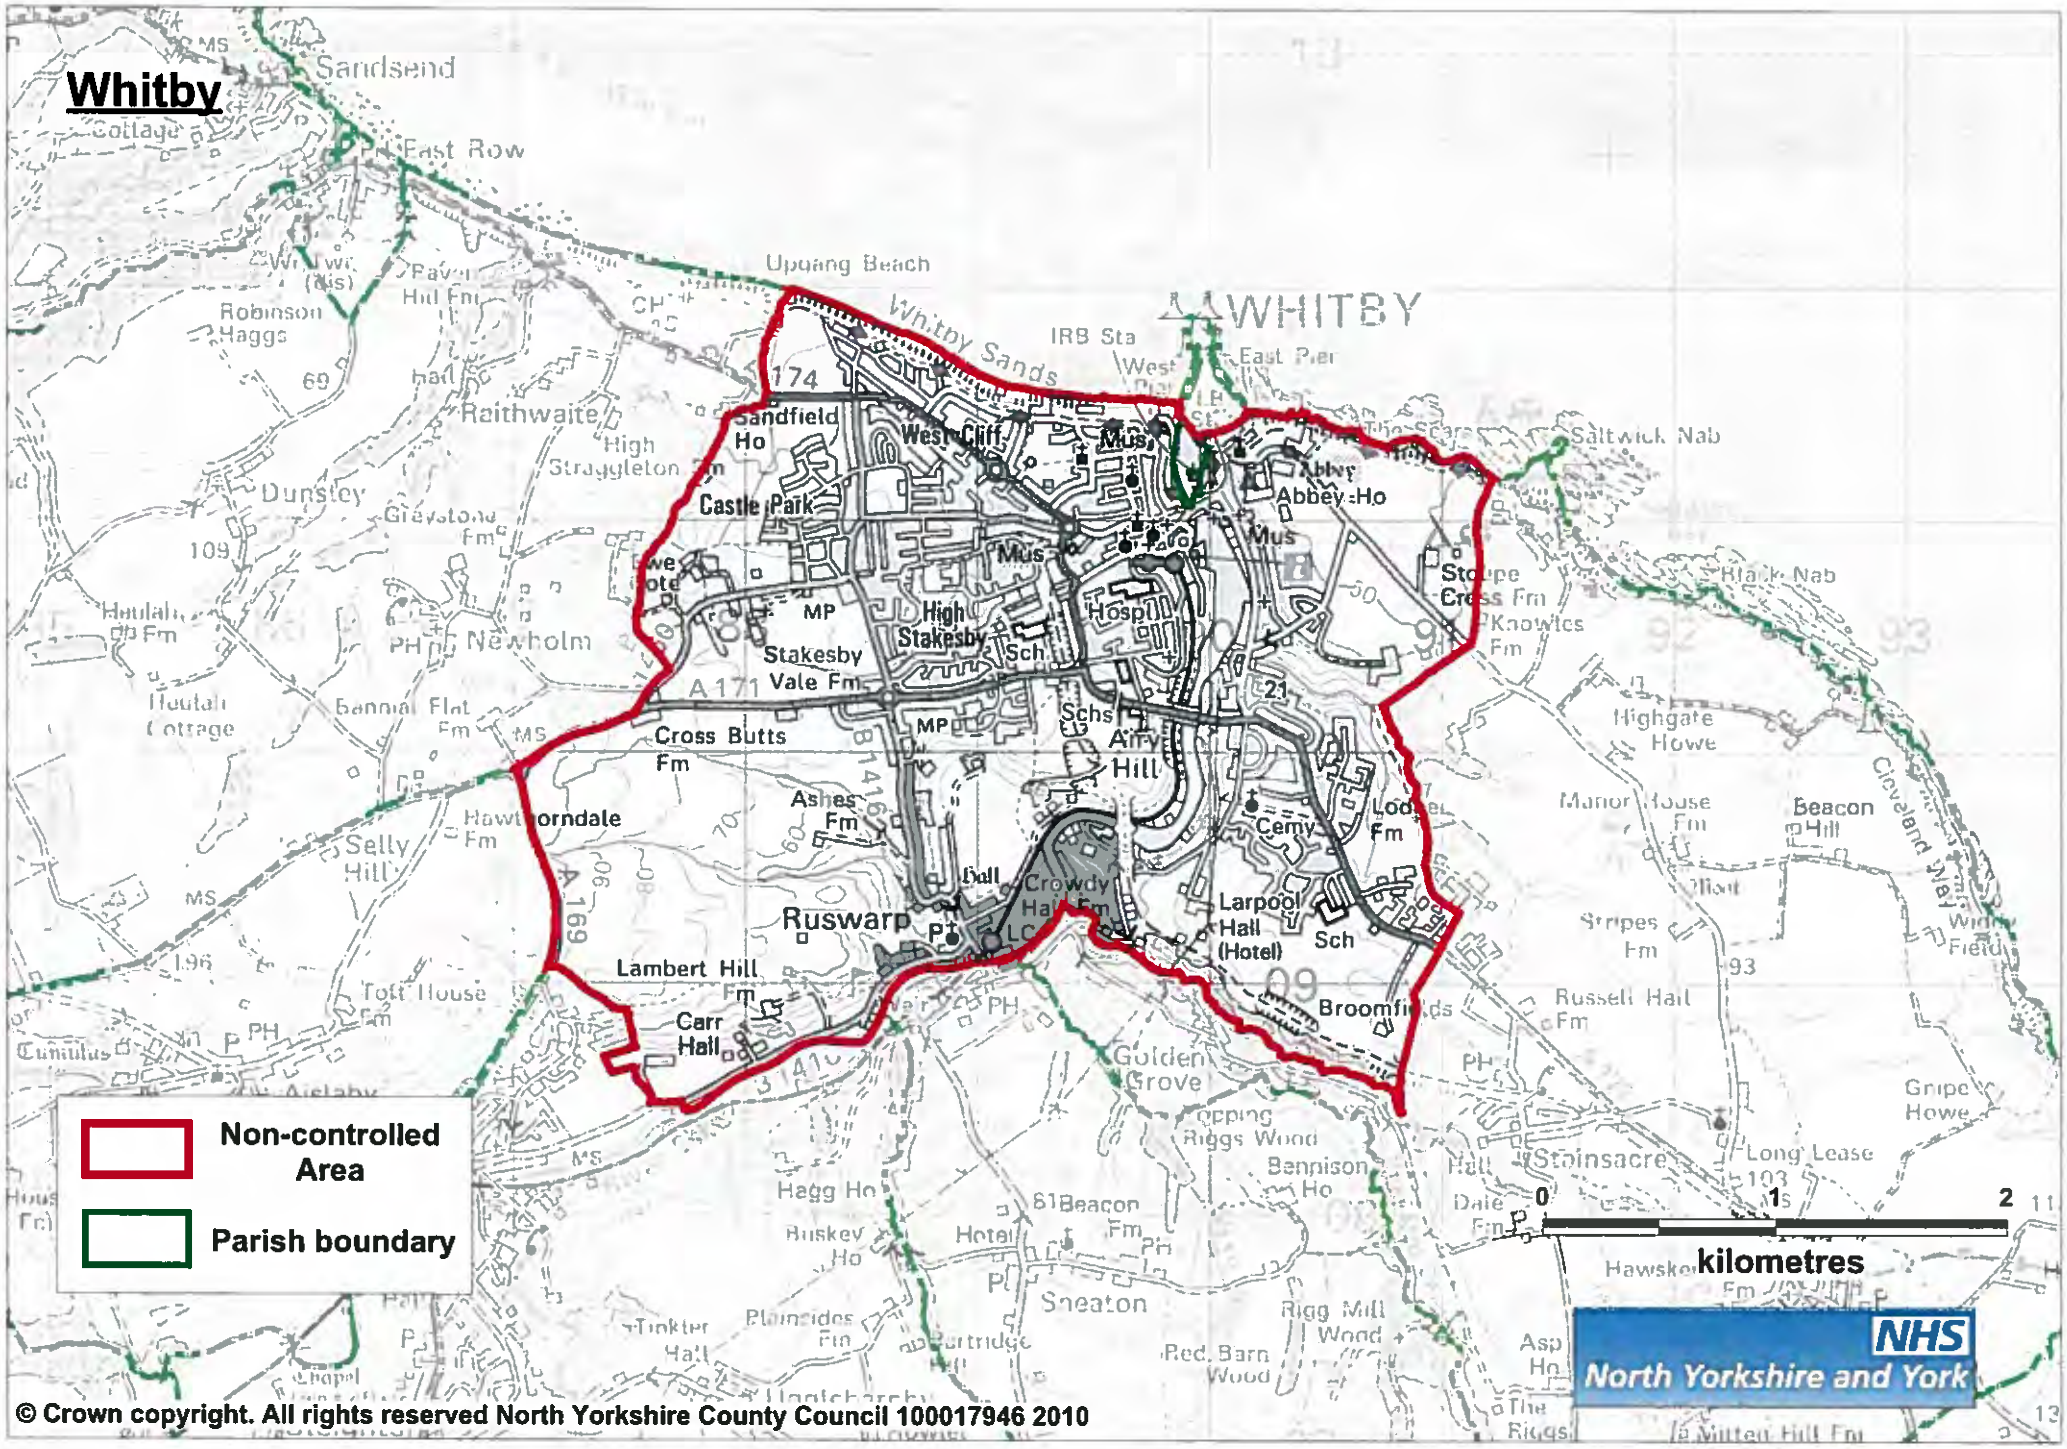

RIPON

**NON-CONTROLLED BOUNDARY
DESIGNATED 19 MARCH 2011**

North Yorkshire and York

Digital Mapping Solutions from Dotted Eyes
© Crown Copyright 2010. All rights reserved. Licence number 100019918

Scarborough

 **Non-controlled Area**

 **Parish boundary**

0 1.5 3
kilometres

North Yorkshire and York

SELBY NON-CONTROLLED LOCALITY

V.2 Redesignated

6 October 2011

**Skipton Non-Controlled
Locality v.2 Redesignated
21 October 2011**

Whitby

	Non-controlled Area
	Parish boundary

0 1 2 11

kilometres

North Yorkshire and York

York

 Non-controlled Area

 Parish boundary