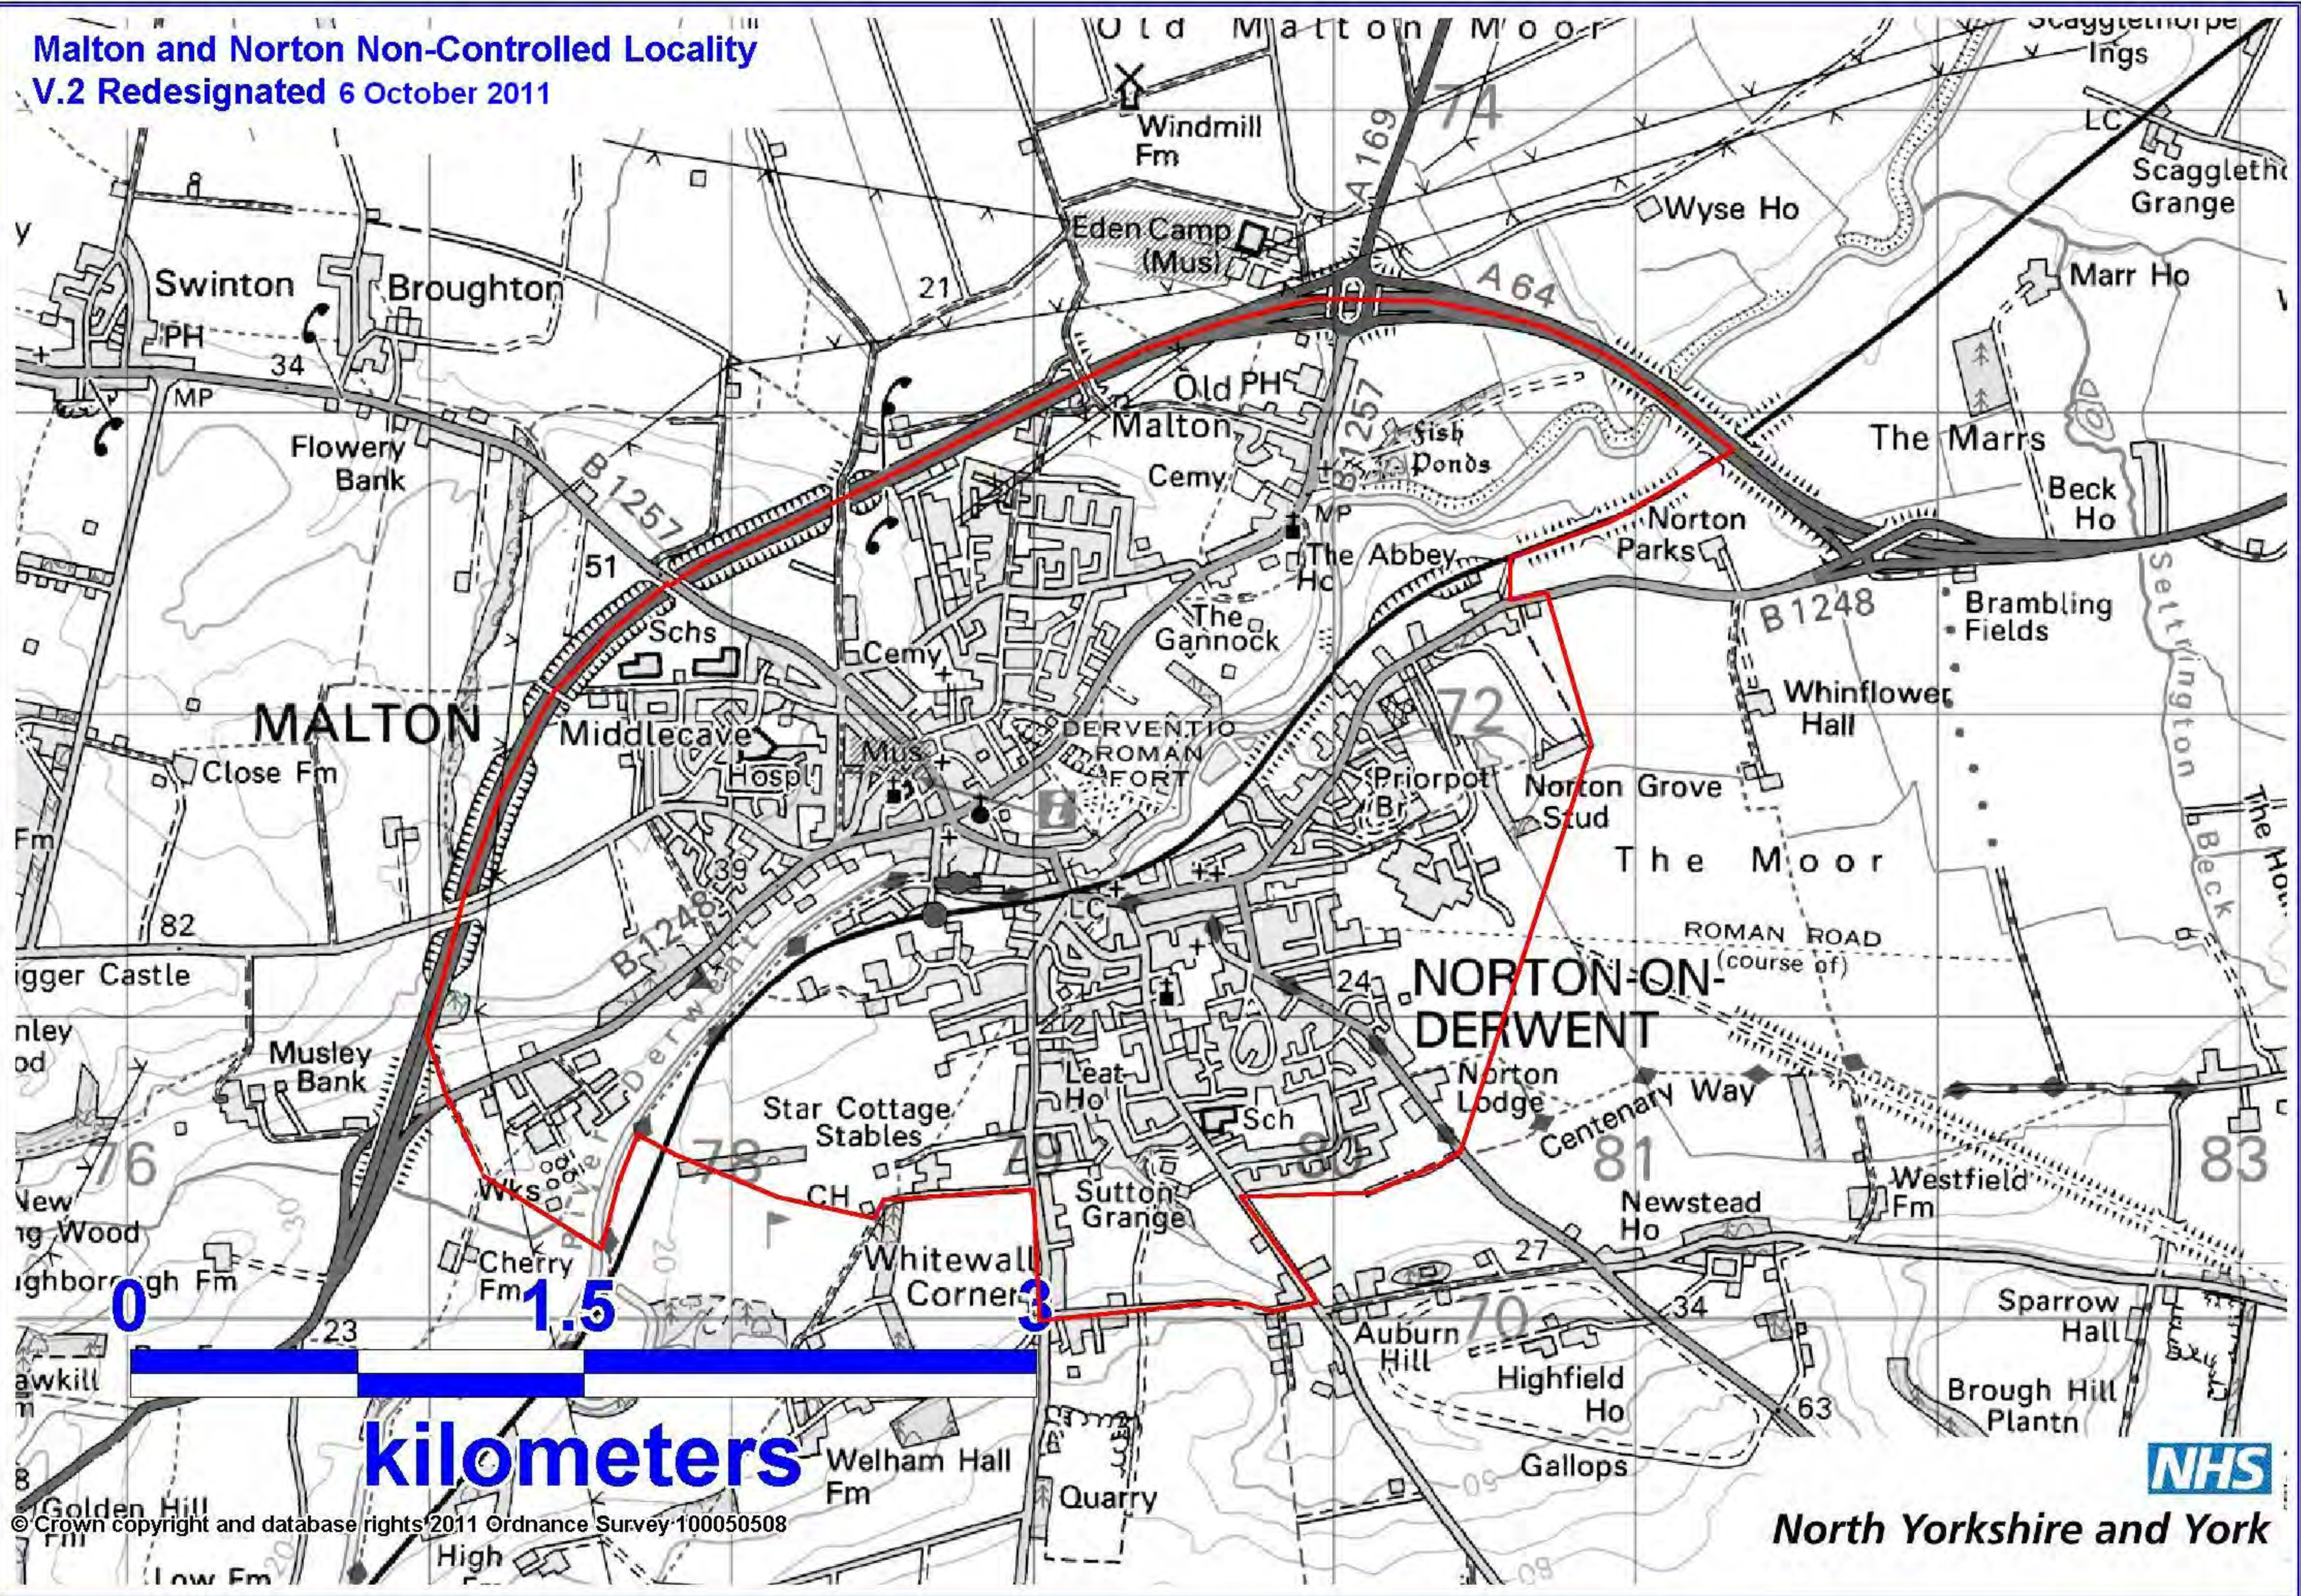

**Harrogate and Knaresborough Non-Controlled
Locality v.2 - Redesignated
6 October 2011**

Haxby

Malton and Norton Non-Controlled Locality
V.2 Redesignated 6 October 2011

**REDESIGNATED
NON-CONTROLLED BOUNDARY**

RIPON

**NON-CONTROLLED BOUNDARY
DESIGNATED 19 MARCH 2011**

North Yorkshire and York

Digital Mapping Solutions from Dotted Eyes
© Crown Copyright 2010. All rights reserved. Licence number 100019918

Scarborough

 **Non-controlled Area**

 **Parish boundary**

0 1.5 3
kilometres

North Yorkshire and York

SELBY NON-CONTROLLED LOCALITY

V.2 Redesignated

6 October 2011

**Skipton Non-Controlled
Locality v.2 Redesignated
21 October 2011**

Whitby

	Non-controlled Area
	Parish boundary

0 1 2 11

kilometres

North Yorkshire and York

York

 Non-controlled Area

 Parish boundary