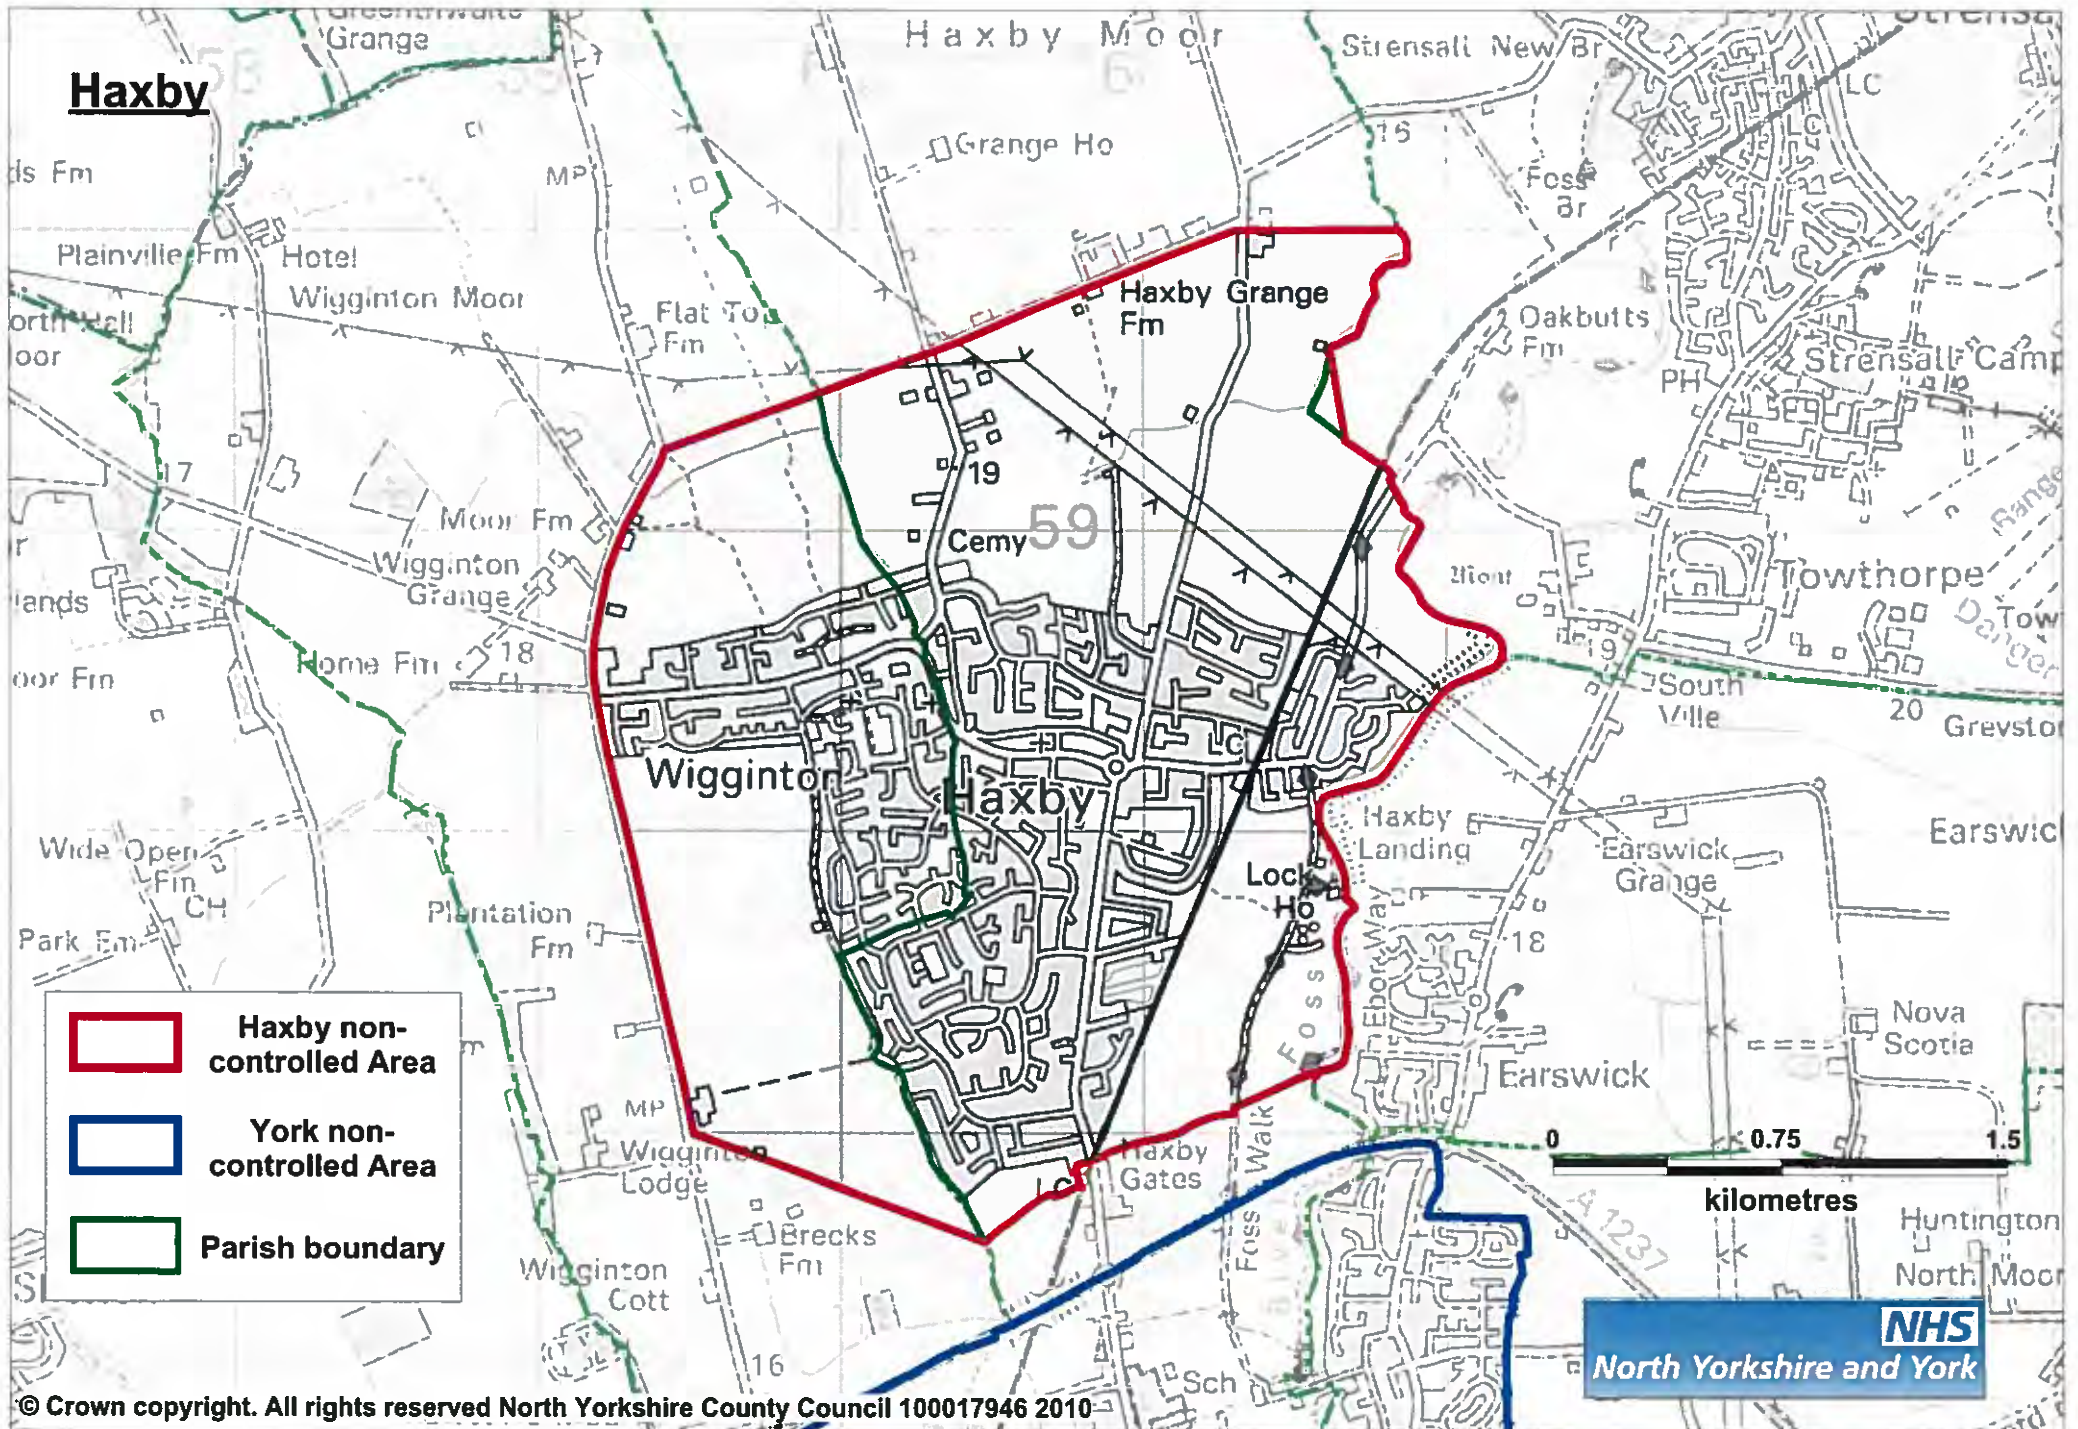

**Harrogate and Knaresborough Non-Controlled
Locality v.2 - Redesignated
6 October 2011**

Haxby

Malton and Norton Non-Controlled Locality
V.2 Redesignated 6 October 2011

**REDESIGNATED
NON-CONTROLLED BOUNDARY**

29 MARCH 2011

NORTHALLERTON

Digital Mapping Solutions from Dotted Eyes
© Crown Copyright 2010. All rights reserved. Licence number 100019918

NHS
North Yorkshire and York

Richmond Non-Controlled Locality
V.2 Redesignated
6 October 2011

RIPON

**NON-CONTROLLED BOUNDARY
DESIGNATED 19 MARCH 2011**

North Yorkshire and York

Digital Mapping Solutions from Dotted Eyes
© Crown Copyright 2010. All rights reserved. Licence number 100019918

Scarborough

 **Non-controlled Area**

 **Parish boundary**

0 1.5 3
kilometres

North Yorkshire and York

SELBY NON-CONTROLLED LOCALITY

V.2 Redesignated

6 October 2011

**Skipton Non-Controlled
Locality v.2 Redesignated
21 October 2011**